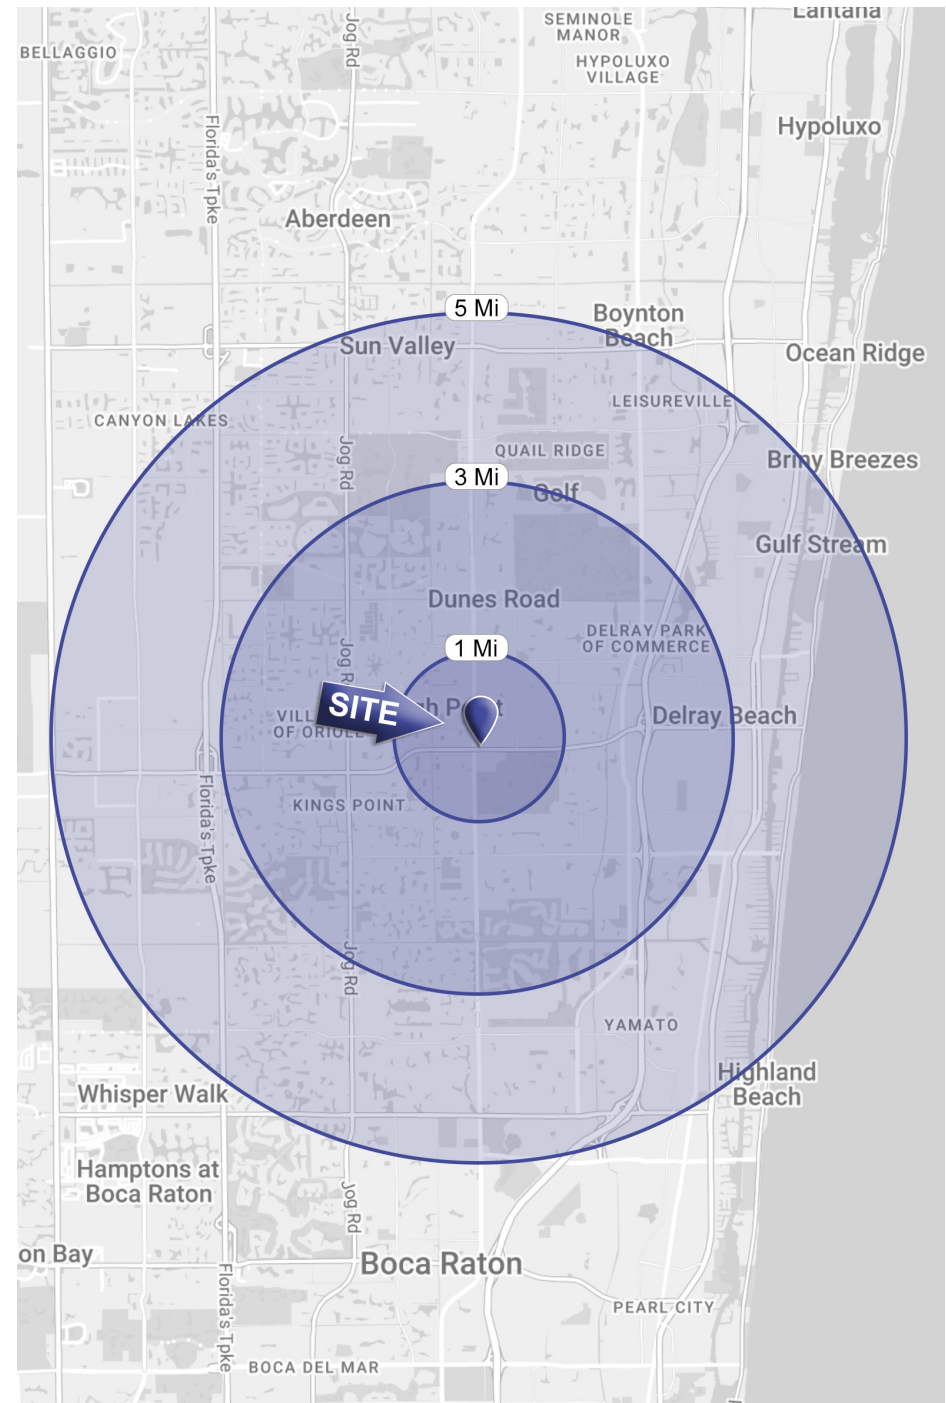

DELRAY SQUARE II

14530 - 14610 S. Military Trail | Delray Beach, FL

BEAUTIFUL 7,347 SF 2ND GENERATION MEDICAL SPACE AVAILABLE

RYAN HAYOUN
786.306.4633
Ryan@isramrealty.com

LEANDRO V. PEREIRA
561.504.3310
Lp@isramrealty.com

HIGHLIGHTS

- Join Bealls, Planet Fitness, Ollie's Bargain Outlet and Other National Retailers.
- 4,738 SF available.
- 5,544 SF warehouse space available.
- 7,347 SF 2nd generation medical space available.
- 2 miles driving distance to I-95 and 3.38 miles distance to FL Turnpike.
- Located in a prime retail area at the northeast corner of Atlantic Avenue and Military Trail.
- This property is situated at a signalized intersection.
- Total Traffic Count: 81,000 VPD
- The intersection is currently undergoing redevelopment on two corners, attracting both national and regional tenants to the area.

DEMOGRAPHICS	1 Mile	3 Miles	5 Miles
Population	14,856	108,091	233,066
Households	6,894	54,148	113,645
Employees	6,722	59,951	185,037
Avg. Household Income	\$95,792	\$94,608	\$115,603

	5 Minute	10 Minute	15 Minute
Population	7,334	86,746	252,722
Households	3,136	43,200	119,917
Employees	4,709	50,623	210,075
Avg. Household Income	\$98,890	\$91,698	\$110,641

TRAFFIC COUNTS	
Atlantic Avenue	43,500 VPD
Military Trail	37,500 VPD

Bay	Tenant	SF
A1-A5	Express Docs	5,250
A6-A7	Batteries Plus	1,550
A8	Metro by TMobile	1,451
A9-A10	Solis Mammography	2,049
A11	Ollie's Bargain Outlet	29,220
A12-A13	Beall's	22,646
A14	Planet Fitness	19,715
A15	Warehouse Available	5,544
B1	Hotworx	2,000
B2-B3	Greenberg Dental	2,870