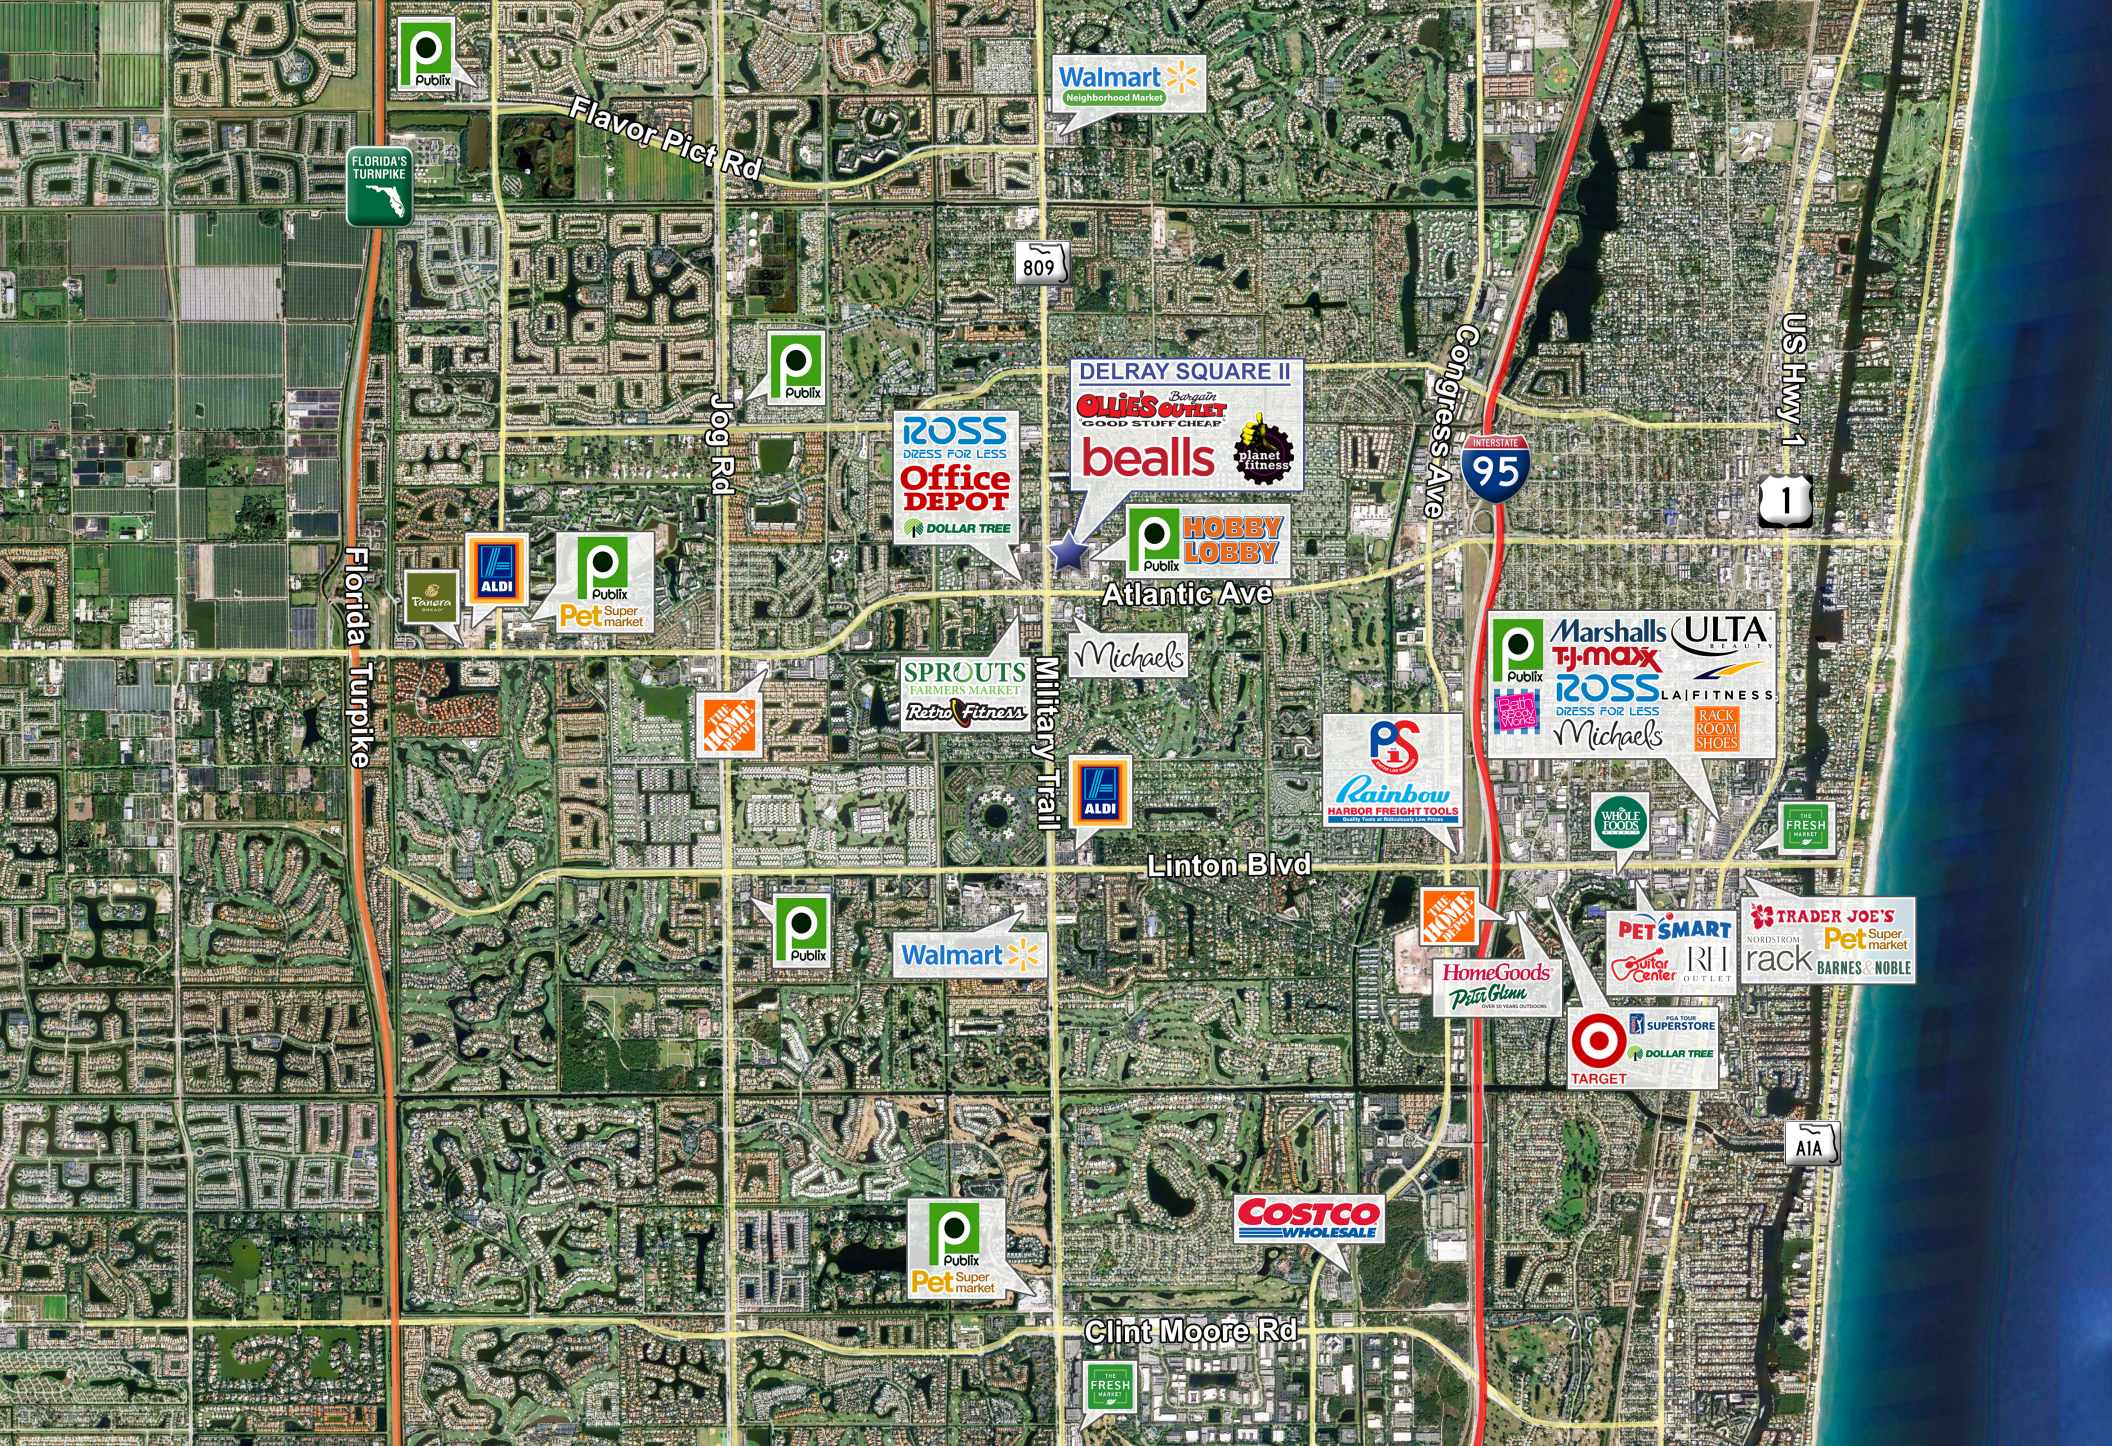

HIGHLIGHTS

- Join Bealls, Planet Fitness, Ollie's Bargain Outlet and Other National Retailers.
- 4,738 SF available.
- 5,544 SF warehouse space available.
- 7,347 SF 2nd generation medical space available.
- 2 miles driving distance to I-95 and 3.38 miles distance to FL Turnpike.
- Located in a prime retail area at the northeast corner of Atlantic Avenue and Military Trail.
- This property is situated at a signalized intersection.
- Total Traffic Count: 81,000 VPD
- The intersection is currently undergoing redevelopment on two corners, attracting both national and regional tenants to the area.

TRAFFIC COUNTS	
Atlantic Avenue	43,500 VPD
Military Trail	37,500 VPD

Bay	Tenant	SF
A1-A5	Express Docs	5,250
A6-A7	Batteries Plus	1,550
A8	Metro by TMobile	1,451
A9-A10	Solis Mammography	2,049
A11	Ollie's Bargain Outlet	29,220
A12-A13	Beall's	22,646
A14	Planet Fitness	19,715
A15	Warehouse Available	5,544
B1	Hotworx	2,000
B2-B3	Greenberg Dental	2,870

5,544 SF AVAILABLE

4,738 SF AVAILABLE

7,347 SF AVAILABLE

bealls

OLLIE'S Bargain OUTLET
GOOD STUFF CHEAP

Auto Zone

HOBBY LOBBY

ihop

CHASE

MILITARY TRAIL - 37,500 VPD

ATLANTIC AVE - 43,500 VPD

DELRAY SQUARE II | MARKET AERIAL