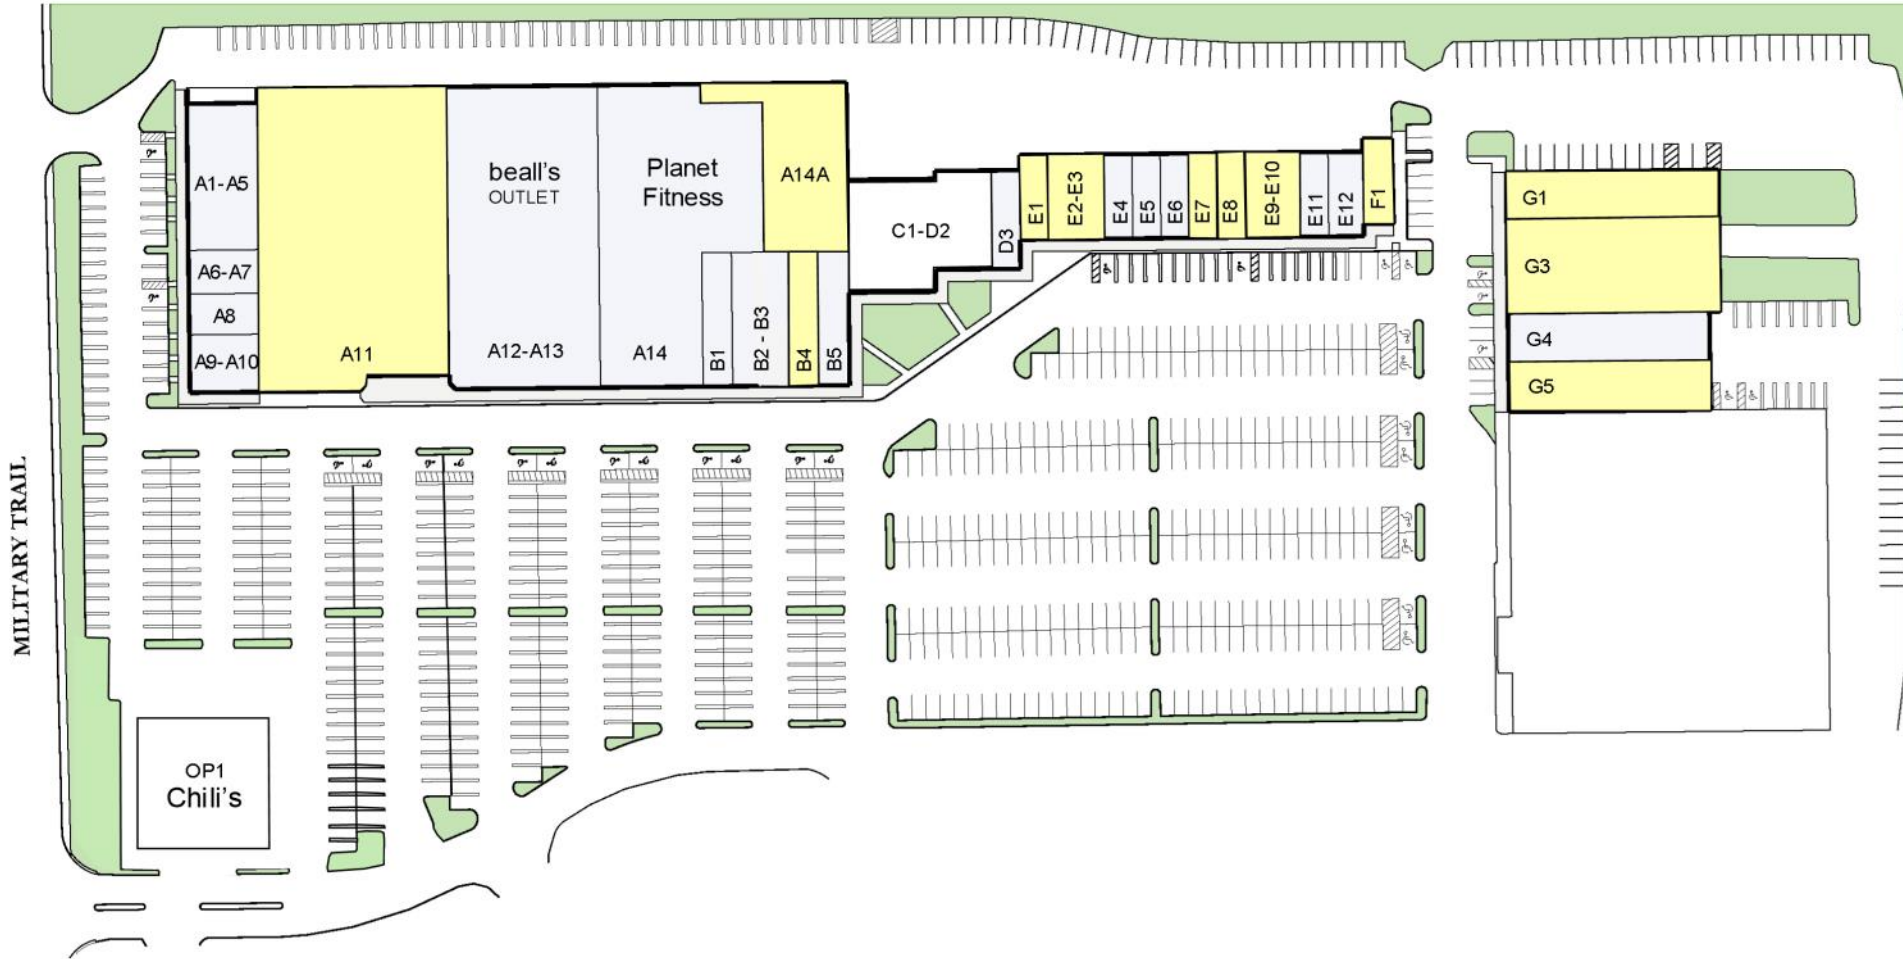

Delray Square II

14530 - 14610 S. Military Trail
Delray Beach, FL

Bay	Tenant	SF
A01-A05	Express Docs	5,250
A06-A07	Batteries Plus Bulbs	1,550
A08	Subway	1,451
A09-A10	H&R Block	2,049
A11	VACANT	30,000
A12-A13	Beall's Outlet	22,646
A14	Planet Fitness	19,715
A14A	VACANT	7,125
B01	The Beauty Club	2,000
B2 -B3	Greenberg Dental	2,870
B04	VACANT	2,710
B05	Advance America	1,900
C01-D02	Humana	7,347
D03	Tomberg Farms	1,391
E01	VACANT	1,200
E02-E03	VACANT	2,400
E04	Teriyaki Express	1,200
E05	Compassion Chiropractic & Rehab	1,200
E06	Alliance Training Center	1,200
E07	VACANT	1,200
E08	VACANT	1,200
E09-E10	VACANT	2,400
E11	LA Nails	1,200
E12	Windsor Imaging Delray	1,500
F01	VACANT	1,200
G01	VACANT	5,177
G03	Family Dollar	9,823
G04	American Academy	4,885
G05	VACANT	5,128
OP1	Chili's Grill & Bar	
Total Leasable Sq. Ft.		148,917
Total Available Sq. Ft.		59,740