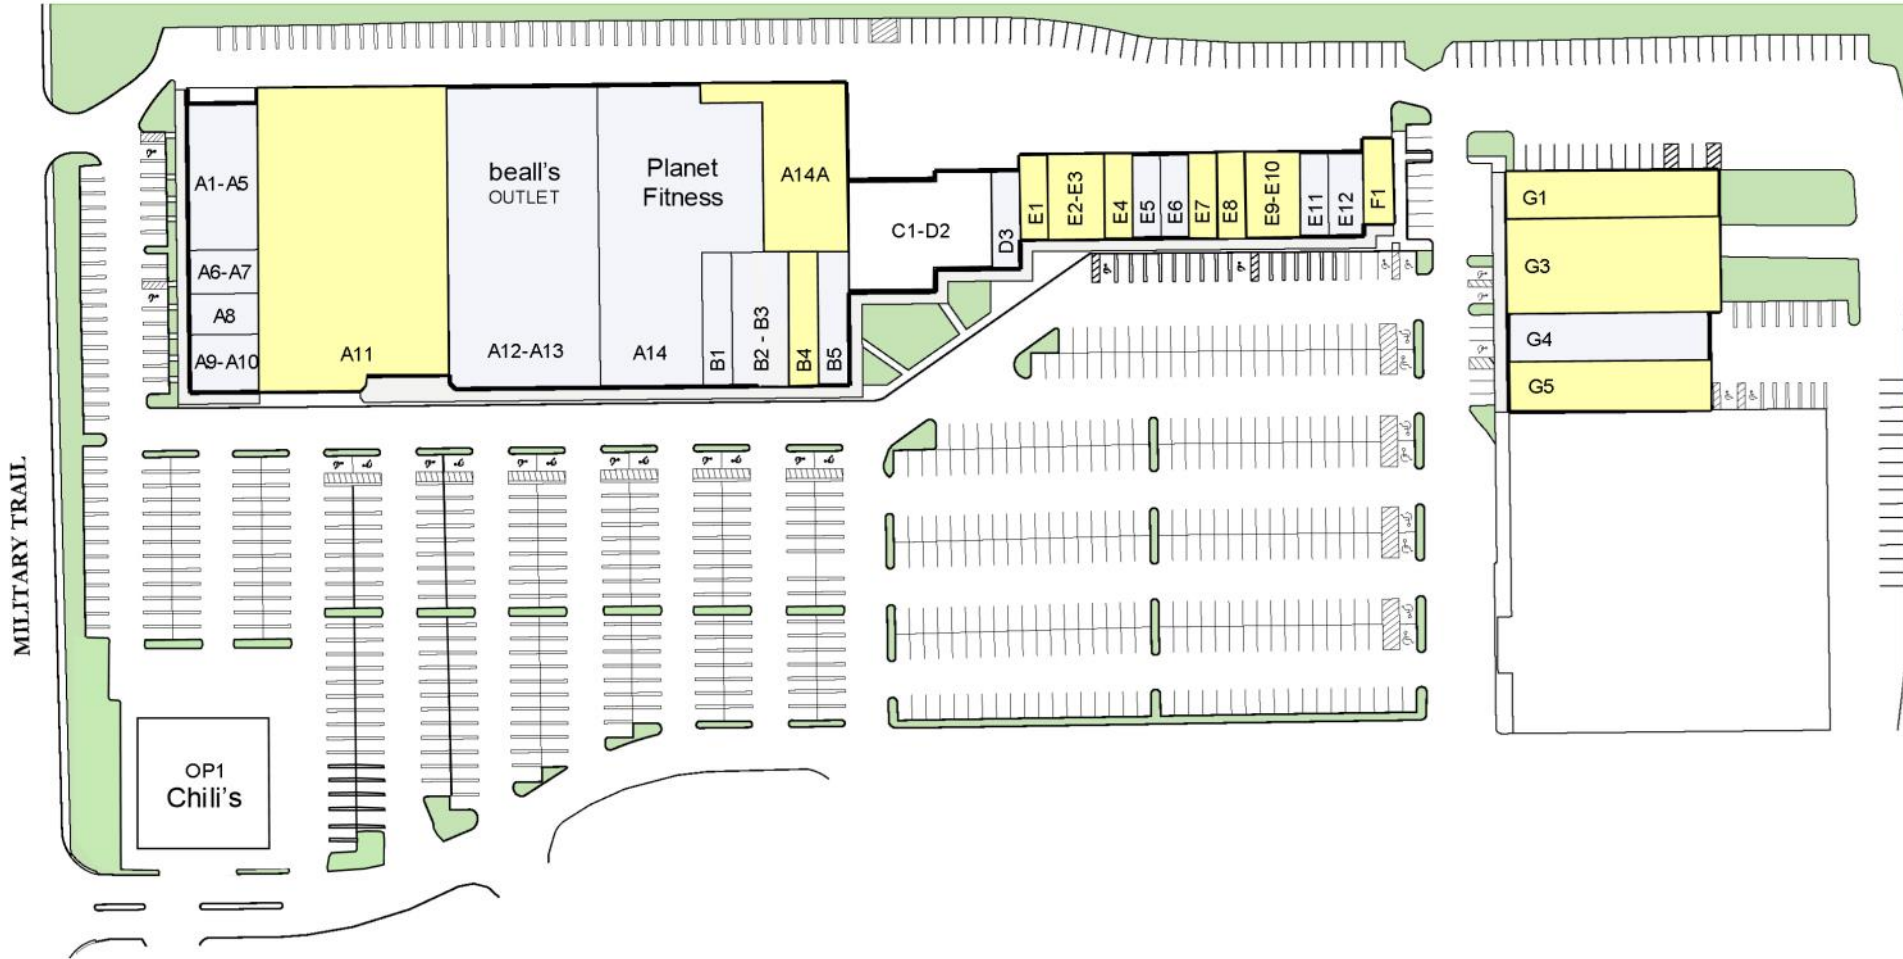

Delray Square II

14530 - 14610 S. Military Trail
Delray Beach, FL

Bay	Tenant	SF
A01-A05	Express Docs	5,250
A06-A07	Batteries Plus Bulbs	1,550
A08	Subway	1,451
A09-A10	H&R Block	2,049
A11	VACANT	30,000
A12-A13	Beall's Outlet	22,646
A14	Planet Fitness	19,715
A14A	VACANT	7,125
B01	The Beauty Club	2,000
B2 -B3	Greenberg Dental	2,870
B04	VACANT	2,710
B05	Advance America	1,900
C01-D02	Humana	7,347
D03	Tomberg Farms	1,391
E01	VACANT	1,200
E02-E03	VACANT	2,400
E04	VACANT	1,200
E05	Compassion Chiropractic & Rehab	1,200
E06	Alliance Training Center	1,200
E07	VACANT	1,200
E08	VACANT	1,200
E09-E10	VACANT	2,400
E11	LA Nails	1,200
E12	Windsor Imaging Delray	1,500
F01	VACANT	1,200
G01	VACANT	5,177
G03	Family Dollar	9,823
G04	American Academy	4,885
G05	VACANT	5,128
OP1	Chili's Grill & Bar	

Total Leasable Sq. Ft.	148,917
Total Available Sq. Ft.	60,940