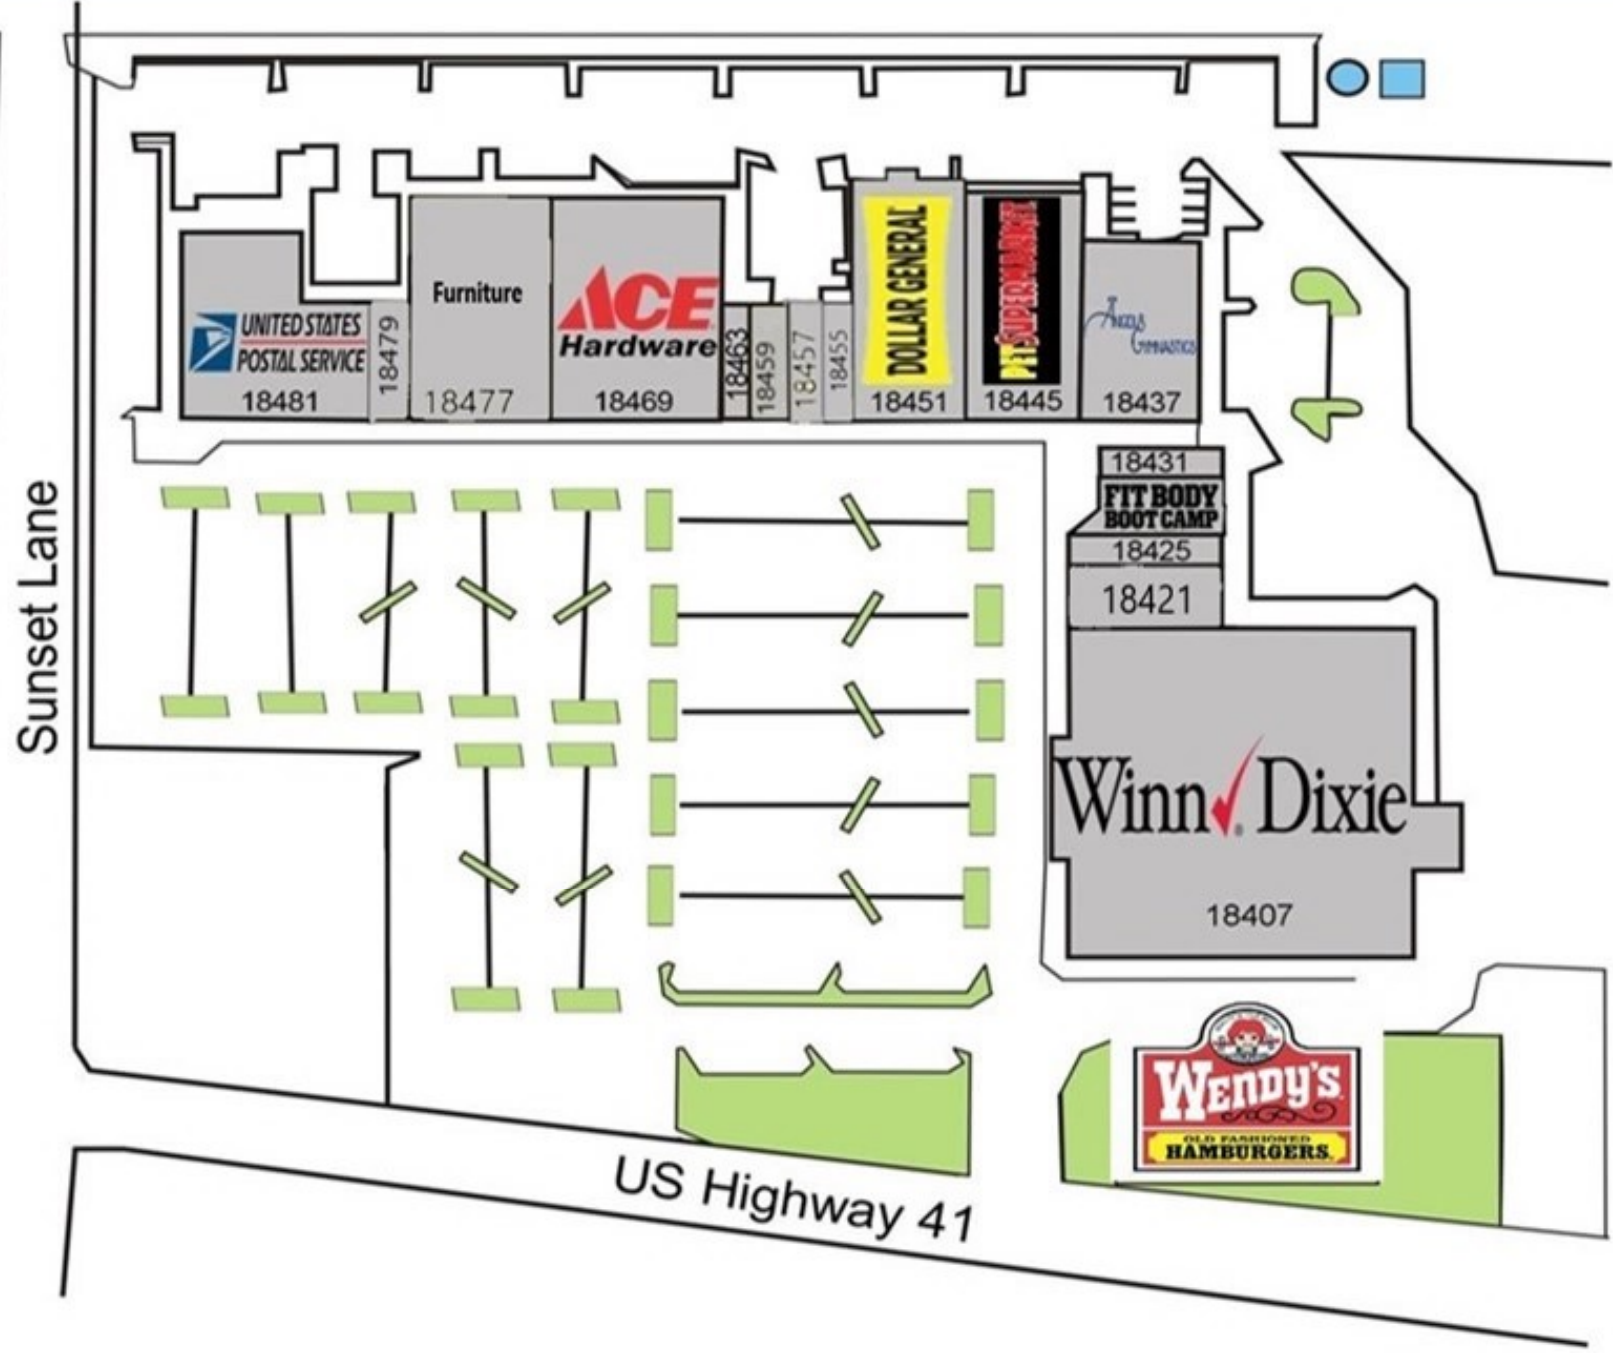

Sunset Plaza - 18407 - 18489 US Hwy 41, Lutz FL

Bay	Tenant	SF
18407	Winn-Dixie	44,984
18421	The Great Catch	4,075
18425	Motion Nails	1,700
18427-29	Fit Body Boot Camp	2,858
18431	Thai Cafe Modern	1,506
18437	Angel's Gymnastics	7,840
18445	Pet Supermarket	10,000
18451	Dollar General	10,000
18455	Milestone Zone Children's Gym	1,600
18457	Sugaring NYC	1,600
18459	Bella Roma Pizza	1,600
18463	House of China	1,600
18467-69	Lutz Ace Hardware	14,129
18477	Furniture	11,573
18479	Bao Massage & Foot Spa	1,400
18481	USPS Lutz	13,626
OP	Wendy's	1

Total Leasable Sq. Ft.	130,092
Total Available Sq. Ft.	0