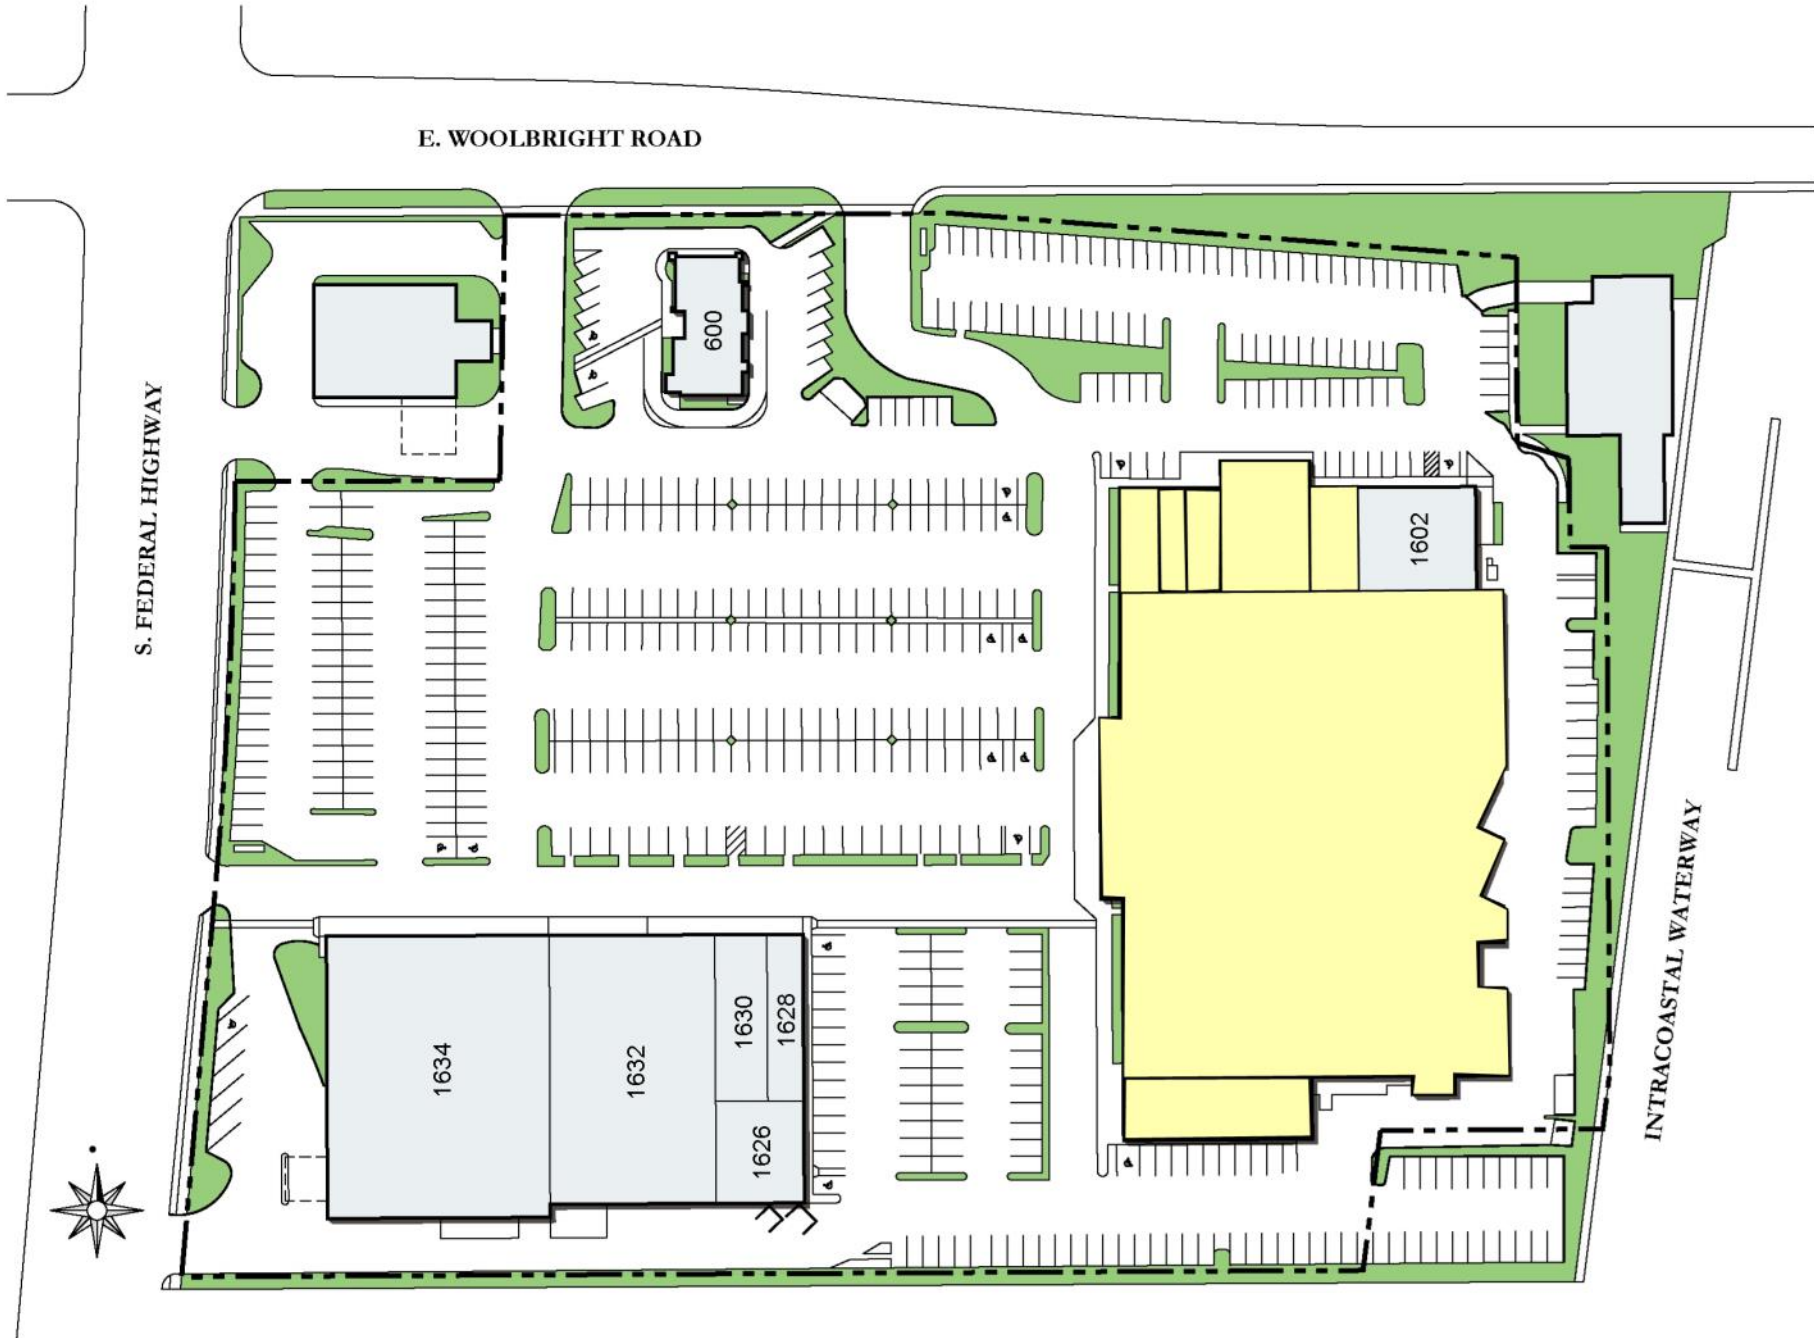

# Riverwalk Plaza

1602—1636 S. Federal Highway  
Boynton Beach, FL

Bay	Tenant	SF
1602	Josie's Pizza	3,414
1626	The Coffee & Ale Exchange	3,100
1628	Sushi Simon	1,300
1630	T & H Nail Salon	2,468
1632	Jo-Ann Fabrics & Crafts	14,938
1634	Walgreens	20,000
600	Wendy's	1

Total Leasable Sq. Ft.	45,221
Total Available Sq. Ft.	0