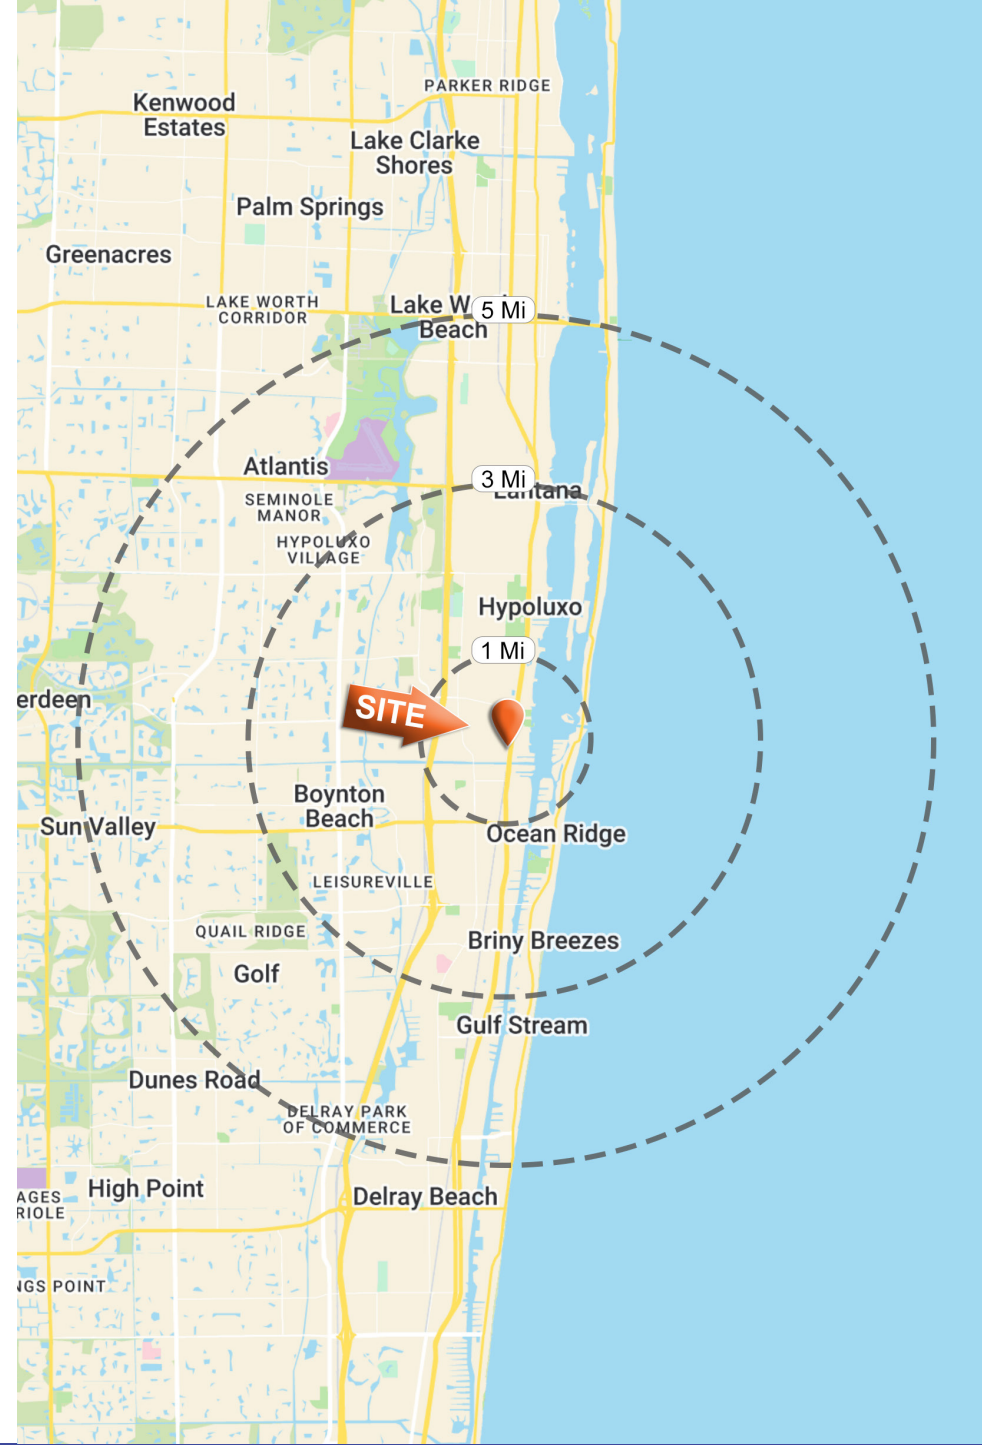

RIVERWALK PLAZA

1602 - 1636 Federal Hwy | Boynton Beach, FL

±14,938 SF ANCHOR OPPORTUNITY

AVION

319 Units

Atlantic Ocean

RETAIL

Woolbright Rd

S Federal Hwy

RYAN HAYOUN
786.306.4633
Ryan@isramrealty.com

LEANDRO V. PEREIRA
561.504.3310
Lp@isramrealty.com

HIGHLIGHTS

- Join Starbucks, Chipotle and Walgreens.
- Two (2) units of $\pm 1,418$ SF each (can be combined).
- $\pm 14,938$ SF anchor space available (can be demised).
- Located at the SEC of Federal Highway (US Hwy1) and Woolbright Road East Boynton Beach.
- Traffic count:
 - Federal Hwy: 28,500 VPD, Woolbright Rd: 41,500 VPD.
- 1,134 luxury units nearby.
- High Income area.

TRAFFIC COUNTS	
Federal Hwy	28,500 VPD
Woolbright Rd	41,500 VPD

Bay	Tenant	SF
600	Wendy's	2,988
650	Josie Pizza	4,140
1626	Coffee & Aile Exchange	3,100
1628	Sushi Simon	1,300
1630	T&H Nail Salon	2,468
1632	AVAILABLE	14,938
1634	Walgreens	20,000
DR-1634	Easton Art Galleries	0
OP-1620A	Starbucks	2,326
OP-1620B	Chipotle	2,326
B-C	Ghandi Health & Wellness	1,800
D	Ideal Nutrition	1,740
E	AVAILABLE	1,418
F	AVAILABLE	1,418
G	Whatsub Sub Shop	998

1
22,500 VPD

FEDERAL HWY 28,500 VPD

Intracoastal Waterway

Commercial area containing logos for: Tropical Cafe, crown wine, spirits, gourmet, THE ZOO HEALTH-CLUB, Publix, TD, Pet Super market, Panera BREAD, Wells Fargo, Wendy's, PRIME CATCH RESTAURANT & BAR, Josie's RESTAURANT, Starbucks, Chipotle Mexican Grill, W, McDonald's, BARBOQUE, BOYNTON BILLIARDS, Driftwood, and SHERWIN WILLIAMS.