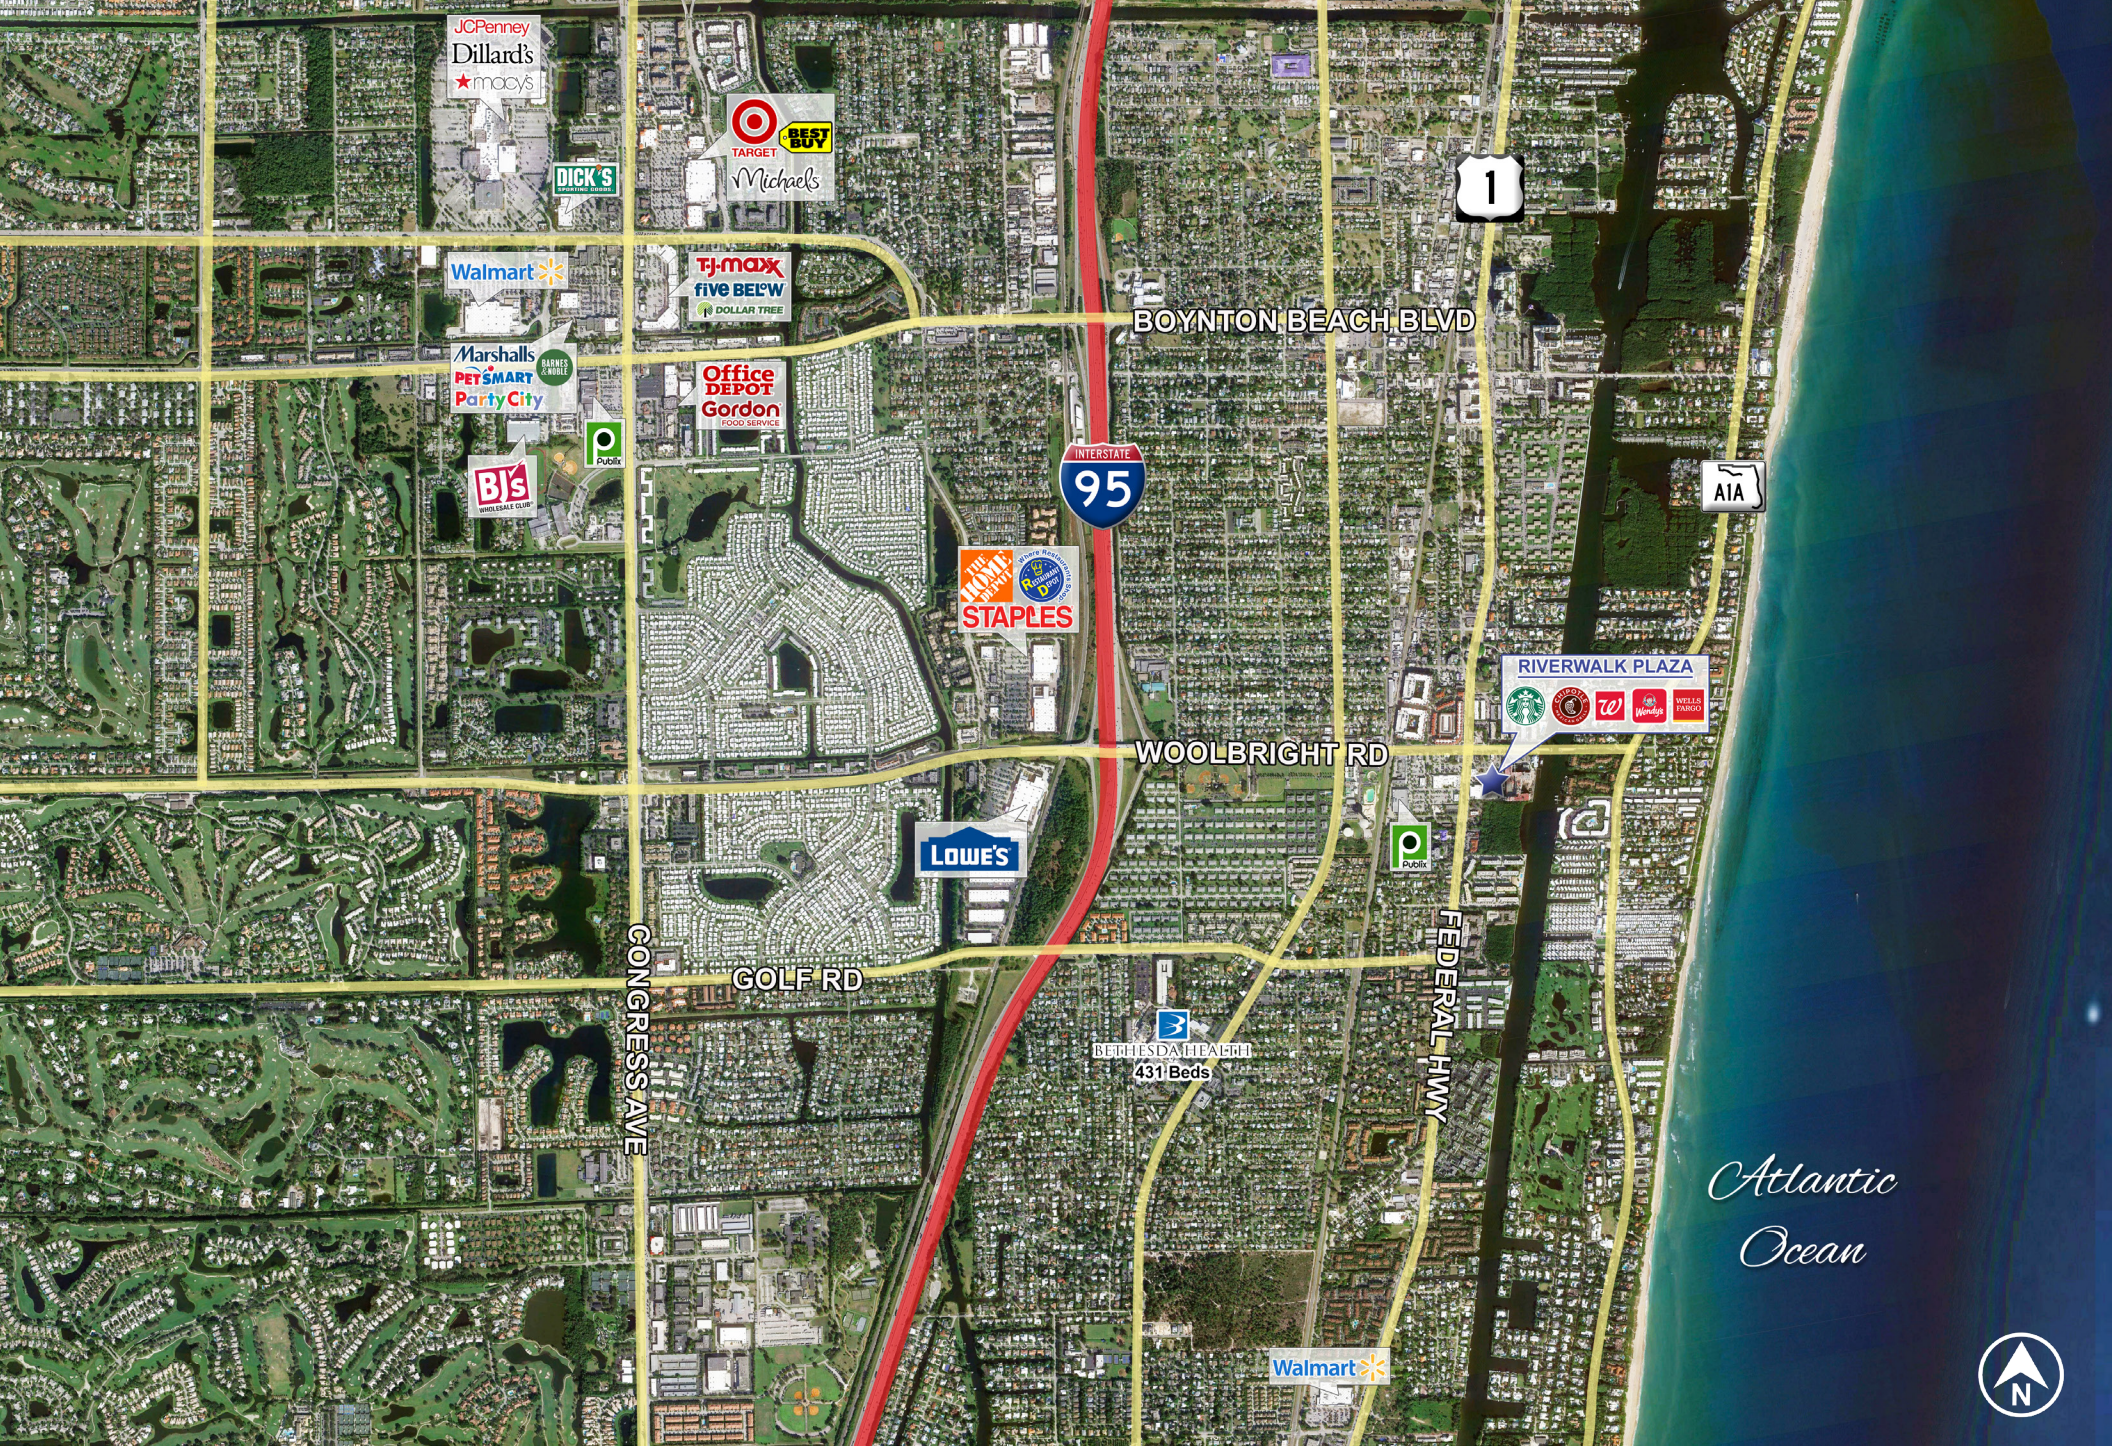

S Federal Hwy

RYAN HAYOUN
786.306.4633
Ryan@isramrealty.com

LEANDRO V. PEREIRA
561.504.3310
Lp@isramrealty.com

HIGHLIGHTS

- Join Starbucks, Chipotle and Walgreens.
- Two (2) units of $\pm 1,418$ SF each (can be combined).
- $\pm 14,938$ SF anchor space available (can be demised).
- Located at the SEC of Federal Highway (US Hwy1) and Woolbright Road East Boynton Beach.
- Traffic count:
 - Federal Hwy: 28,500 VPD, Woolbright Rd: 41,500 VPD.
- 1,134 luxury units nearby.
- High Income area.

TRAFFIC COUNTS	
Federal Hwy	28,500 VPD
Woolbright Rd	41,500 VPD

Bay	Tenant	SF
600	Wendy's	2,988
650	Josie Pizza	4,140
1626	Coffee & Aile Exchange	3,100
1628	Sushi Simon	1,300
1630	T&H Nail Salon	2,468
1632	AVAILABLE	14,938
1634	Walgreens	20,000
DR-1634	Easton Art Galleries	0
OP-1620A	Starbucks	2,326
OP-1620B	Chipotle	2,326
B-C	Ghandi Health & Wellness	1,800
D	Ideal Nutrition	1,740
E	AVAILABLE	1,418
F	AVAILABLE	1,418
G	Whatsub Sub Shop	998

RIVERWALK PLAZA | MARKET AERIAL

One Boynton - 494 Units

Snug Harbor Gardens
194 Units

Bermuda Cay 127 Units

WOOLBRIGHT RD 41,500 VPD

11,200 VPD

AVION AT Riverwalk
319 Units

S SEAGREST BLVD

1
22,500 VPD

FEDERAL HWY 28,500 VPD

Intracoastal Waterway

Commercial area containing logos for: Tropical Cafe, crown wine, spirits, gourmet, THE ZOO HEALTH-CLUB, Publix, TD, Pet Super market, Panera BREAD, Wells Fargo, Wendy's, PRIME CATCH RESTAURANT & BAR, Josie's RESTAURANT, Starbucks, Chipotle Mexican Grill, W, McDonald's, BARBOQUE, BOYNTON BILLIARDS, Driftwood, and SHERWIN WILLIAMS.