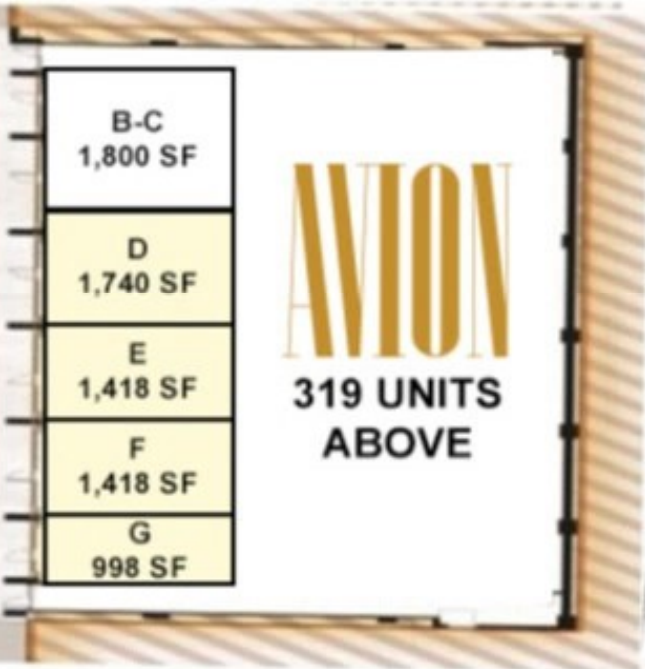

WOOLBRIGHT RD

SOUTH FEDERAL HIGHWAY

Easton Art Galleries Display Rooms

Future Available
14,938 SF

Bay	Tenant	SF
600	Wendy's	2,988
650	Josie's Pizza	3,414
1626	The Coffee & Ale Exchange	3,100
1628	Sushi Simon	1,300
1630	T & H Nail Salon	2,468
1632	Jo-Ann Fabrics & Crafts	14,938
1634	Walgreens	20,000
DR- 1634	Easton Art Galleries	0
OP-1620/A	Starbucks	2,326
OP-1620/B	Chipotle	2,326
Avion B-C	Ghandi Health & Wellness	1,800
Avion D	VACANT	1,740
Avion E	VACANT	1,418
Avion F	VACANT	1,418
Avion G	VACANT	998
Total Leasable Sq. Ft.		60,234
Total Available Sq. Ft.		5,574