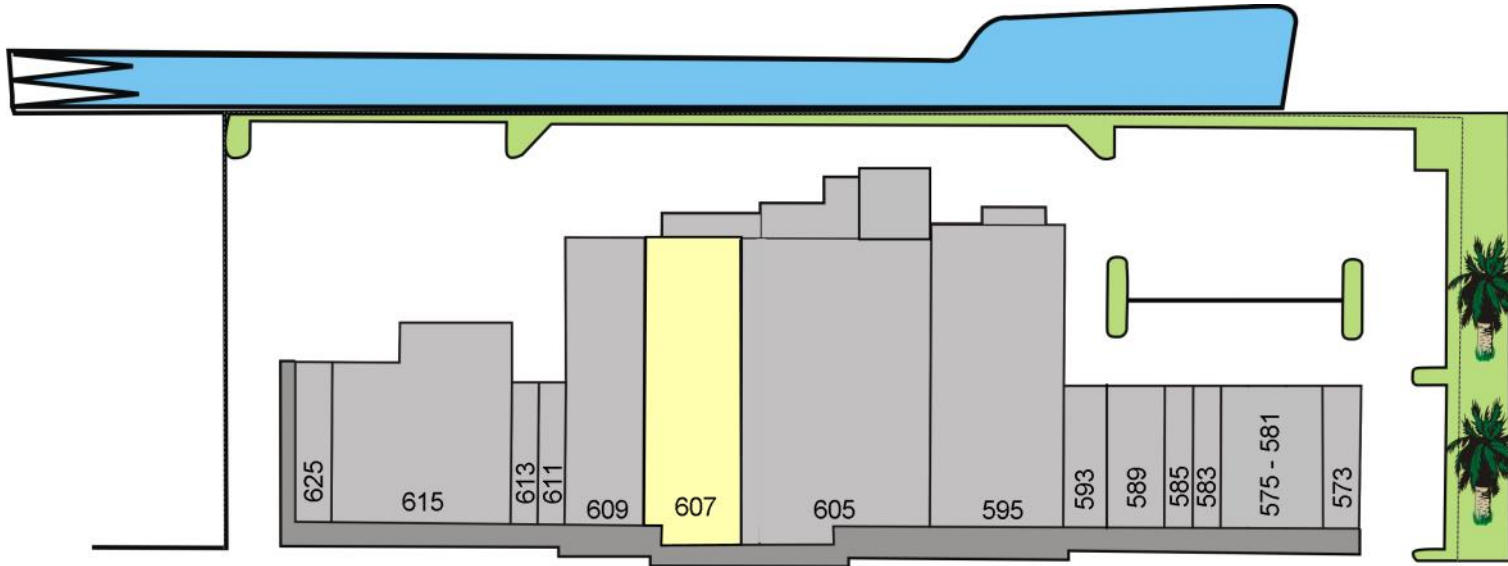

Palmetto Village Shopping Center

573—625 10th Street East

Palmetto, FL

Bay	Tenant	SF
573	Little Caesar's Pizza	1,400
575-581	Greenberg Dental	3,850
583	Advance America Cash Advance	1,050
585	Master Nails	1,050
589	Pacesetter Personnel Services	2,154
593	Cricket	1,696
595	Auto Zone	10,800
605	Aldi	17,272
607	VACANT	5,590
609	Anytime Fitness	5,739
611	Amistad Insurance	1,050
613	China I	1,050
615	Family Dollar	9,200
625	H&R Block	1,600
OP	Verizon Wireless	1

Total Leasable Sq. Ft. 63,502

Total Available Sq. Ft. 5,590