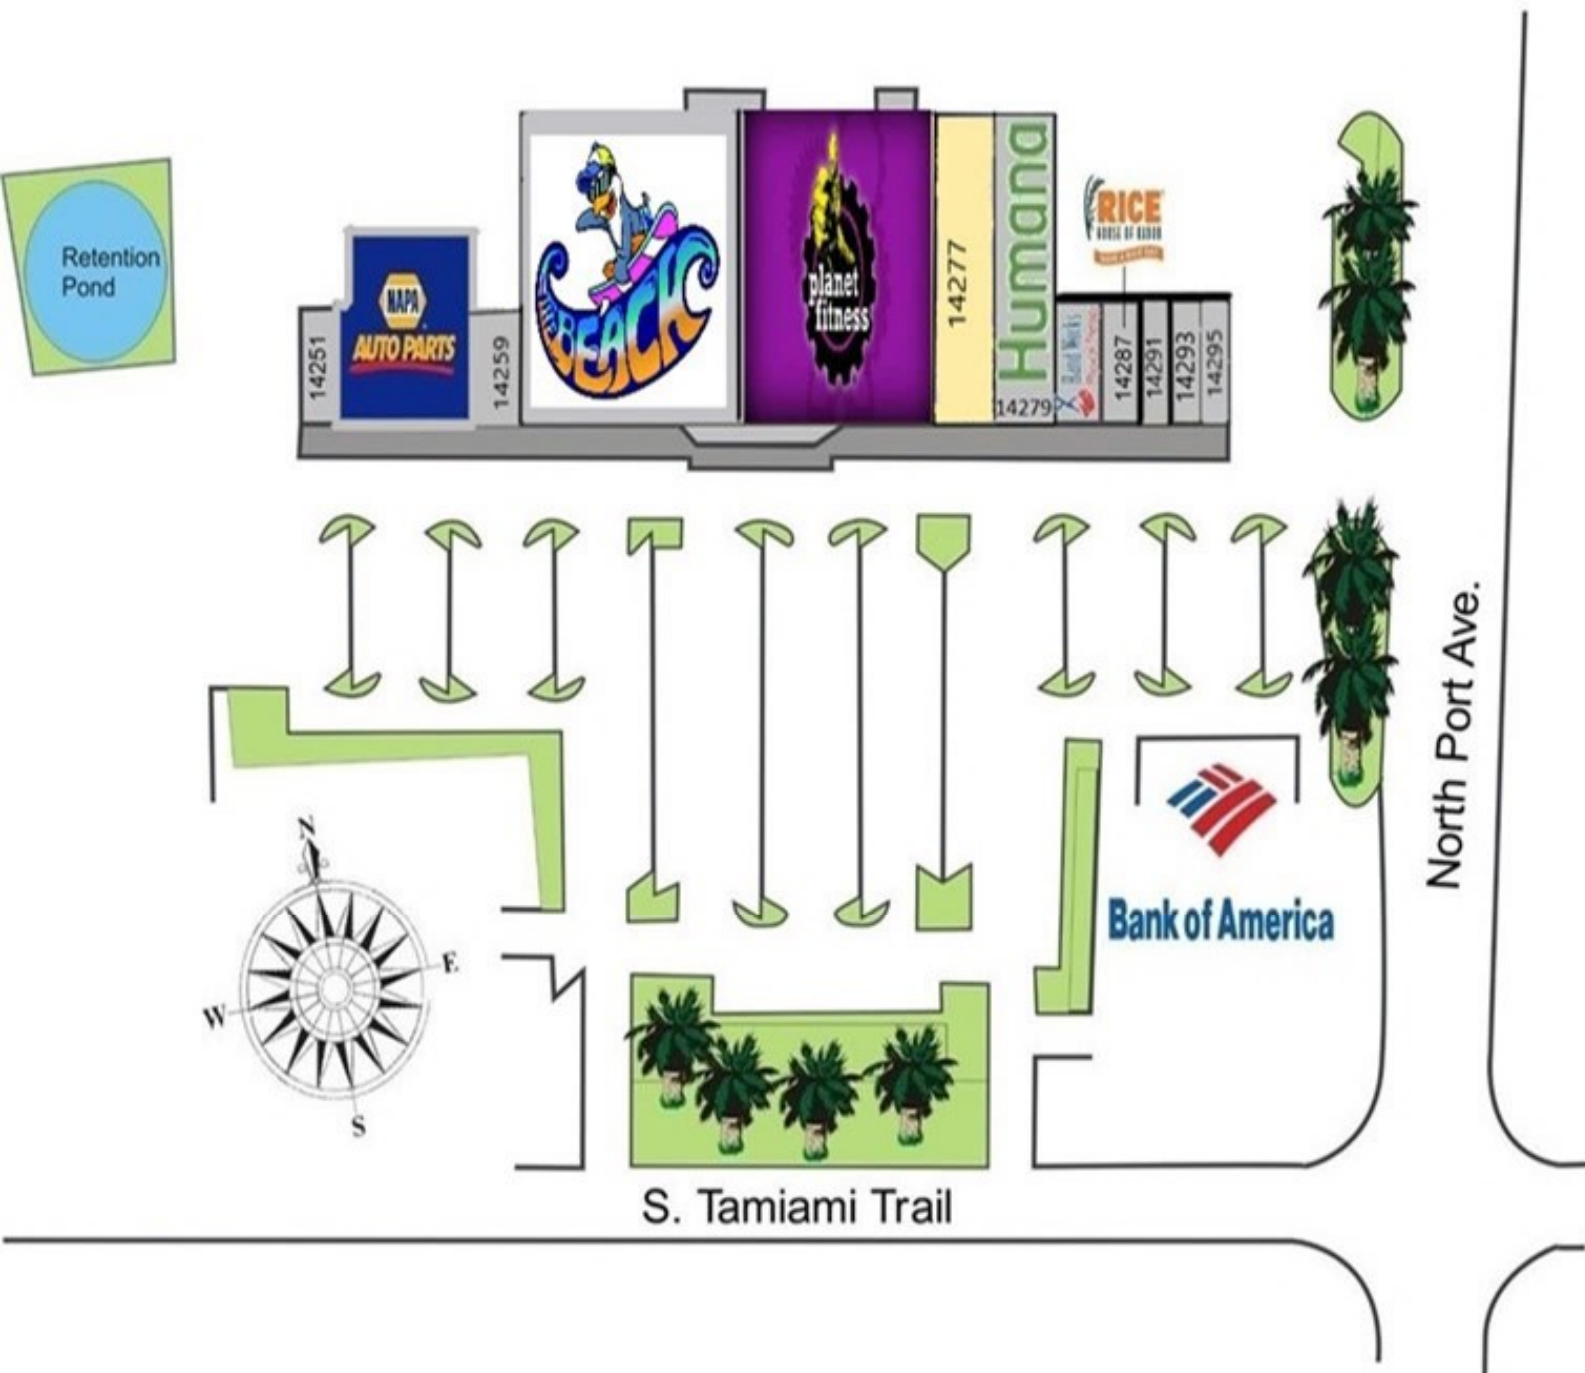

North Port Village - 14251 S Tamiami Trail, North Port FL

Bay	Tenant	SF
14251	Coin Laundry	1,800
14253, 14255	NAPA Auto Parts	6,500
14259	Salon	900
14261	Do The Beach	21,772
14263	Planet Fitness	18,568
14277	Available	5,400
14279	Humana	5,400
14283	Hand Works Therapy	1,800
14287	Rice House Restaurant	1,800
14291	Antolino's Pizza	800
14293	The Q Too Ice Cream Shop	1,200
14295	BeWell Holistic spa & Massage	1,300
Total Leasable Sq. Ft.		67,240
Total Available Sq. Ft.		5,400