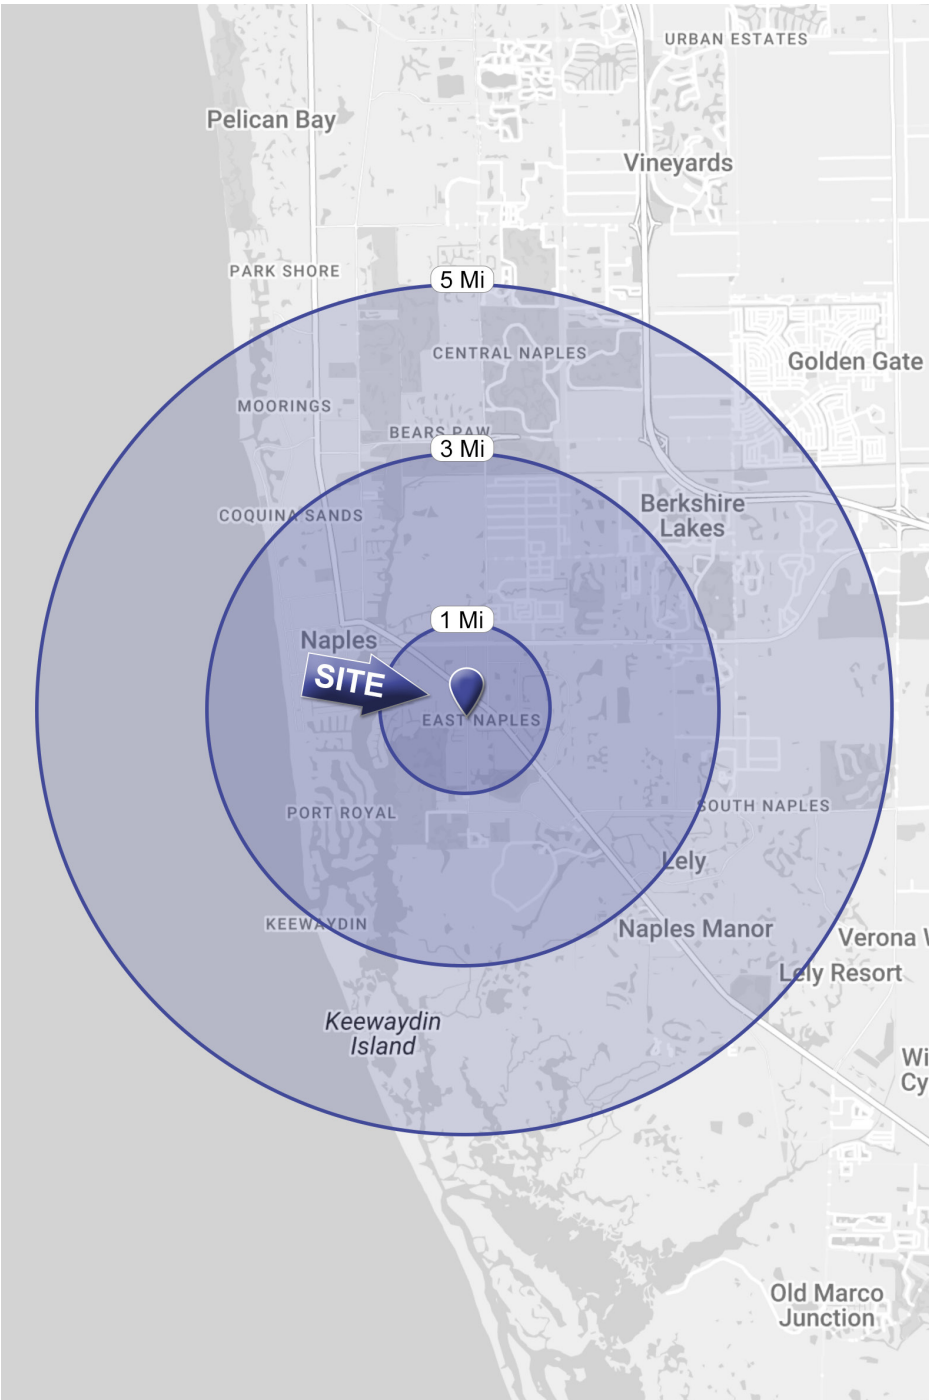

561.504.3310

Lp@isramrealty.com

HIGHLIGHTS

- ±22,000 SF & ±36,277 SF anchor space available.
- 3,400 SF endcap space with pick-up window opportunity.
- High traffic count:
 - Tamiami Trl: 35,000 VPD, Bayshore Dr: 16,300 VPD.
- Prime location at a major US-41 intersection.
- Featuring strong demographics and trends in upscale housing development.
- Includes prominent signage on the building and US-41 pylon.

DEMOGRAPHICS

	1 Mile	3 Miles	5 Miles
Population	10,402	48,605	102,044
Households	4,607	22,962	47,182
Employees	8,633	45,764	68,999
Avg. Household Income	\$78,365	\$99,538	\$105,895

	5 Minute	10 Minute	15 Minute
Population	13,182	61,180	134,538
Households	5,650	28,294	68,082
Employees	11,946	53,949	98,344
Avg. Household Income	\$83,396	\$97,259	\$106,947

TRAFFIC COUNTS

Tamiami Trl	35,000 VPD
Bayshore Dr	16,300 VPD

Bay	Tenant	SF
2638	Available	1,800
2640	Gulf Gate Laundry	1,800
2642	Ace America Cash Express	1,771
2644	Gins Beauty Supply	1,907
2646	Cricket Wireless	1,907
2648	We Rock the Spectrum	7,500
2650	Planet Fitness	12,892
2664	Florida Health Center	10,291
2668	Key Food Supermarket	15,138
2658-A	Office Space Available	875
2658-B	Office Space Available	1,560
2658-C	Office Space Available	2,600
2658-D	Office Space Available	4,415
2658-E	Office Space Available	7,725
2658-F	Office Space Available	4,298
2658-G	Office Space Available	935
2658-H	Office Space Available	4,150
2658-I	Office Space Available	13,825
2710	Beall's	17,500
2720	Available	22,000
2750	Metro Nails	1,040
2882	Available	36,277
2886	McDonald's	3,889
2888	Family Dollar	8,400
2890	Brazilian Depot Hair Salon	900
2892	Direct General Insurance	1,590
2894	Mi Casa Es Tu Casa	1,300
2896	Alliance Beauty Supply	2,600
2900	Available + Pick-Up Window	3,400
OPI	Fifth Third Bank	

Gulf of America