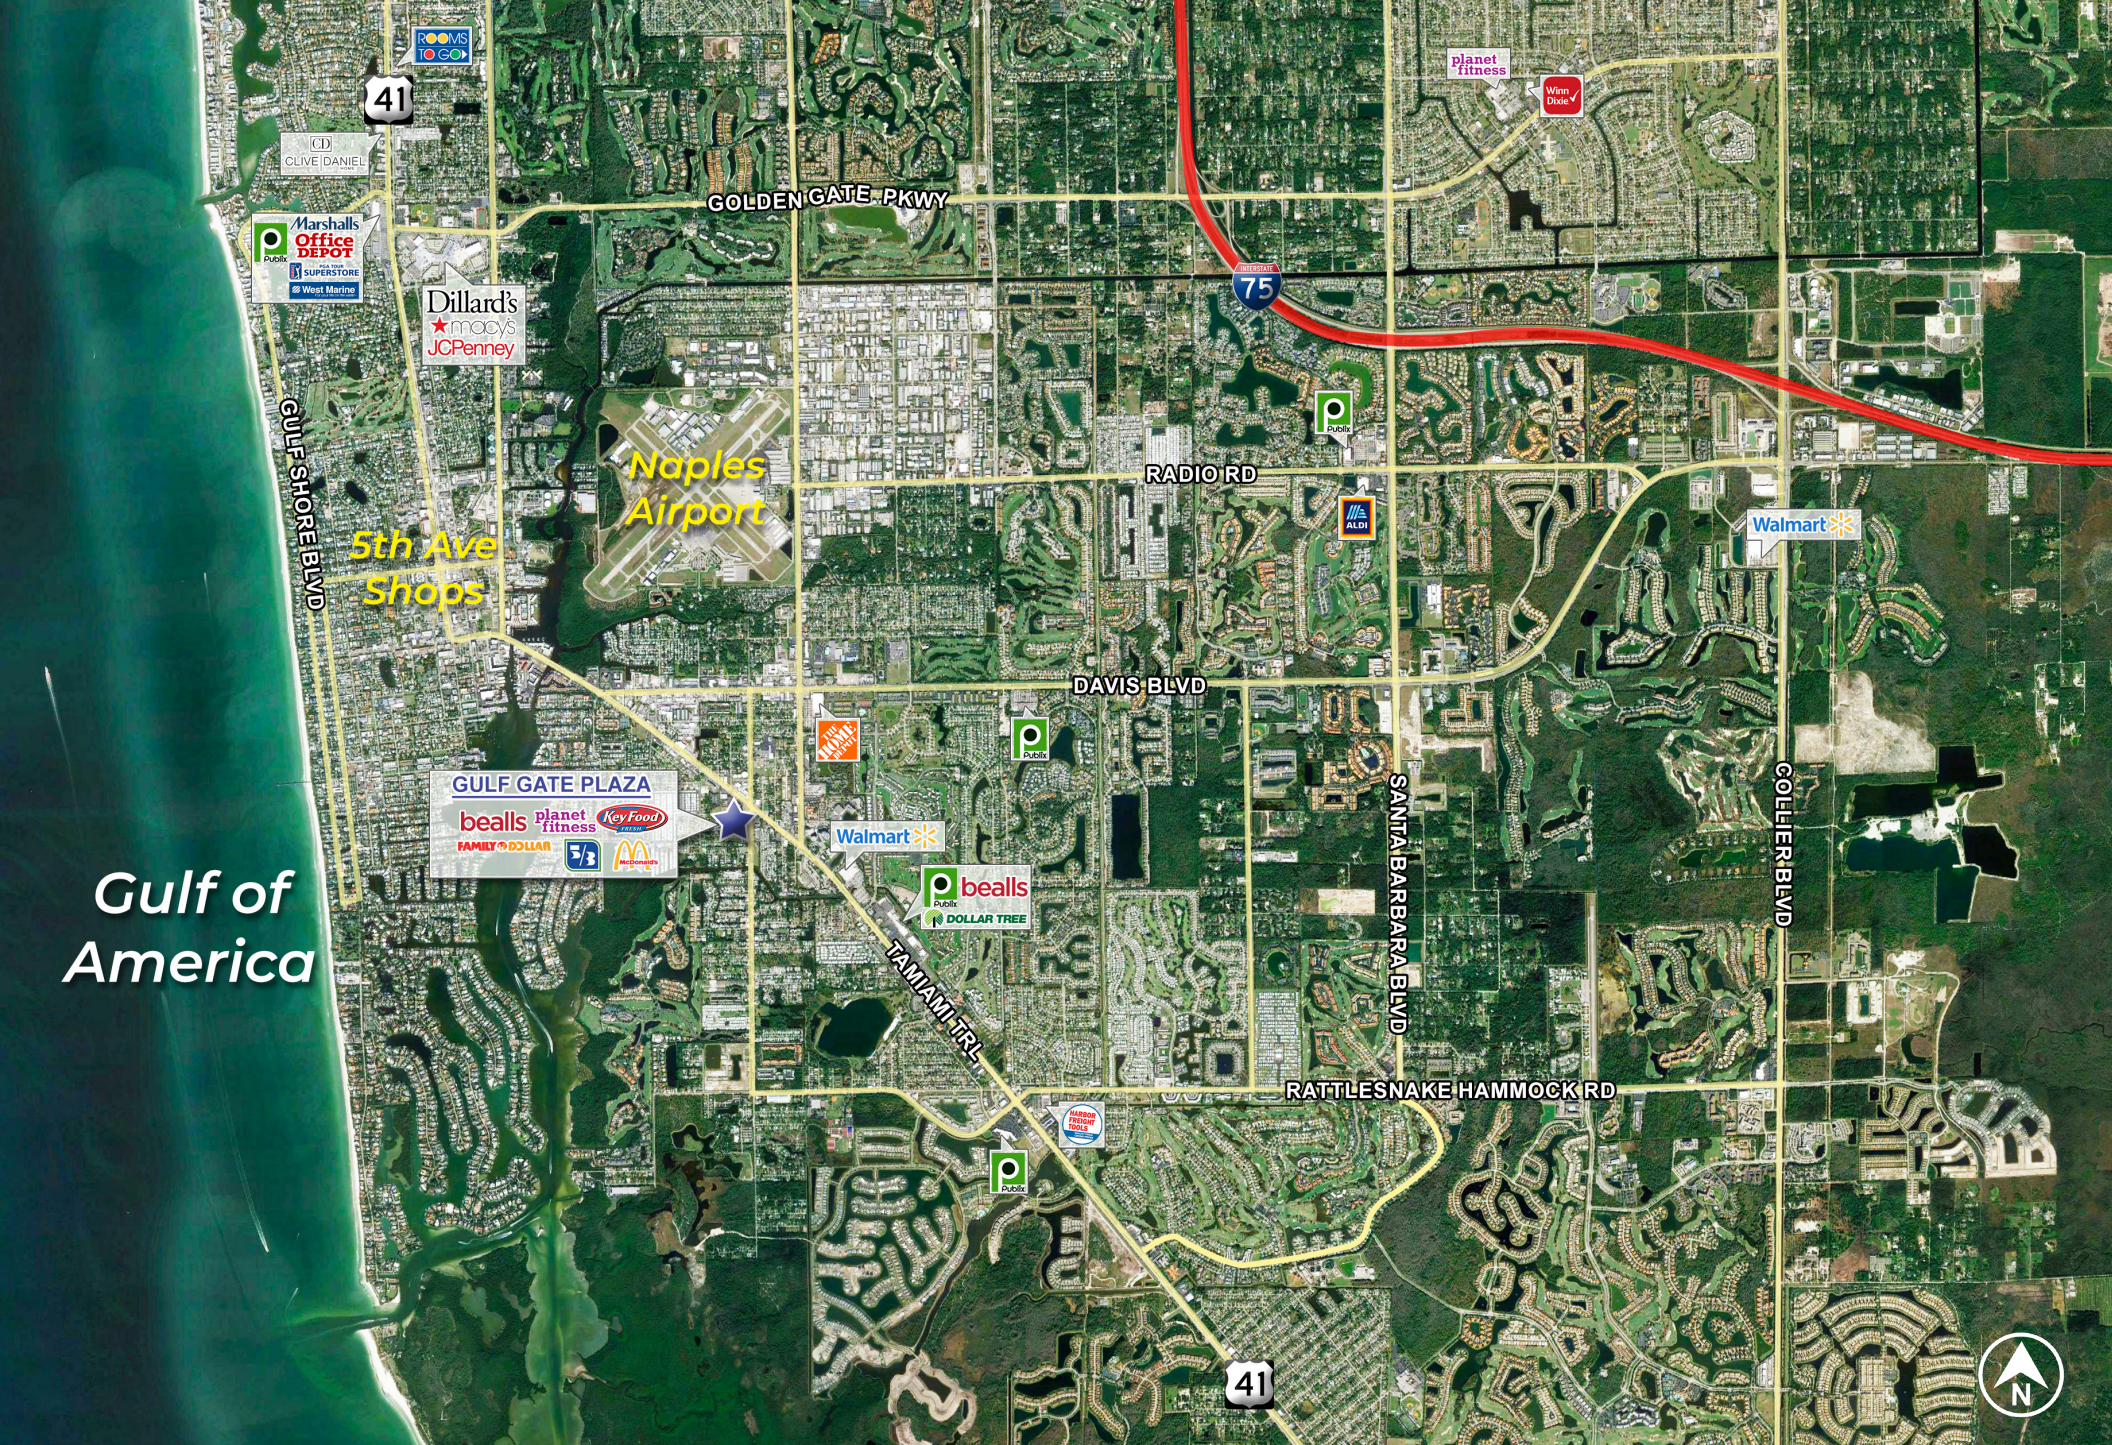

561.504.3310

Lp@isramrealty.com

HIGHLIGHTS

- ±22,000 SF & ±36,277 SF anchor space available.
- 3,400 SF endcap space with pick-up window opportunity.
- High traffic count:
 - Tamiami Trl: 35,000 VPD, Bayshore Dr: 16,300 VPD.
- Prime location at a major US-41 intersection.
- Featuring strong demographics and trends in upscale housing development.
- Includes prominent signage on the building and US-41 pylon.

TRAFFIC COUNTS

Tamiami Trl	35,000 VPD
Bayshore Dr	16,300 VPD

Bay	Tenant	SF
2638	Available	1,800
2640	Gulf Gate Laundry	1,800
2642	Ace America Cash Express	1,771
2644	Gins Beauty Supply	1,907
2646	Cricket Wireless	1,907
2648	We Rock the Spectrum	7,500
2650	Planet Fitness	12,892
2664	Florida Health Center	10,291
2668	Key Food Supermarket	15,138
2658-A	Office Space Available	875
2658-B	Office Space Available	1,560
2658-C	Office Space Available	2,600
2658-D	Office Space Available	4,415
2658-E	Office Space Available	7,725
2658-F	Office Space Available	4,298
2658-G	Office Space Available	935
2658-H	Office Space Available	4,150
2658-I	Office Space Available	13,825
2710	Beall's	17,500
2720	Available	22,000
2750	Metro Nails	1,040
2882	Available	36,277
2886	McDonald's	3,889
2888	Family Dollar	8,400
2890	Brazilian Depot Hair Salon	900
2892	Direct General Insurance	1,590
2894	Mi Casa Es Tu Casa	1,300
2896	Alliance Beauty Supply	2,600
2900	Available + Pick-Up Window	3,400
OPI	Fifth Third Bank	

Gulf of America