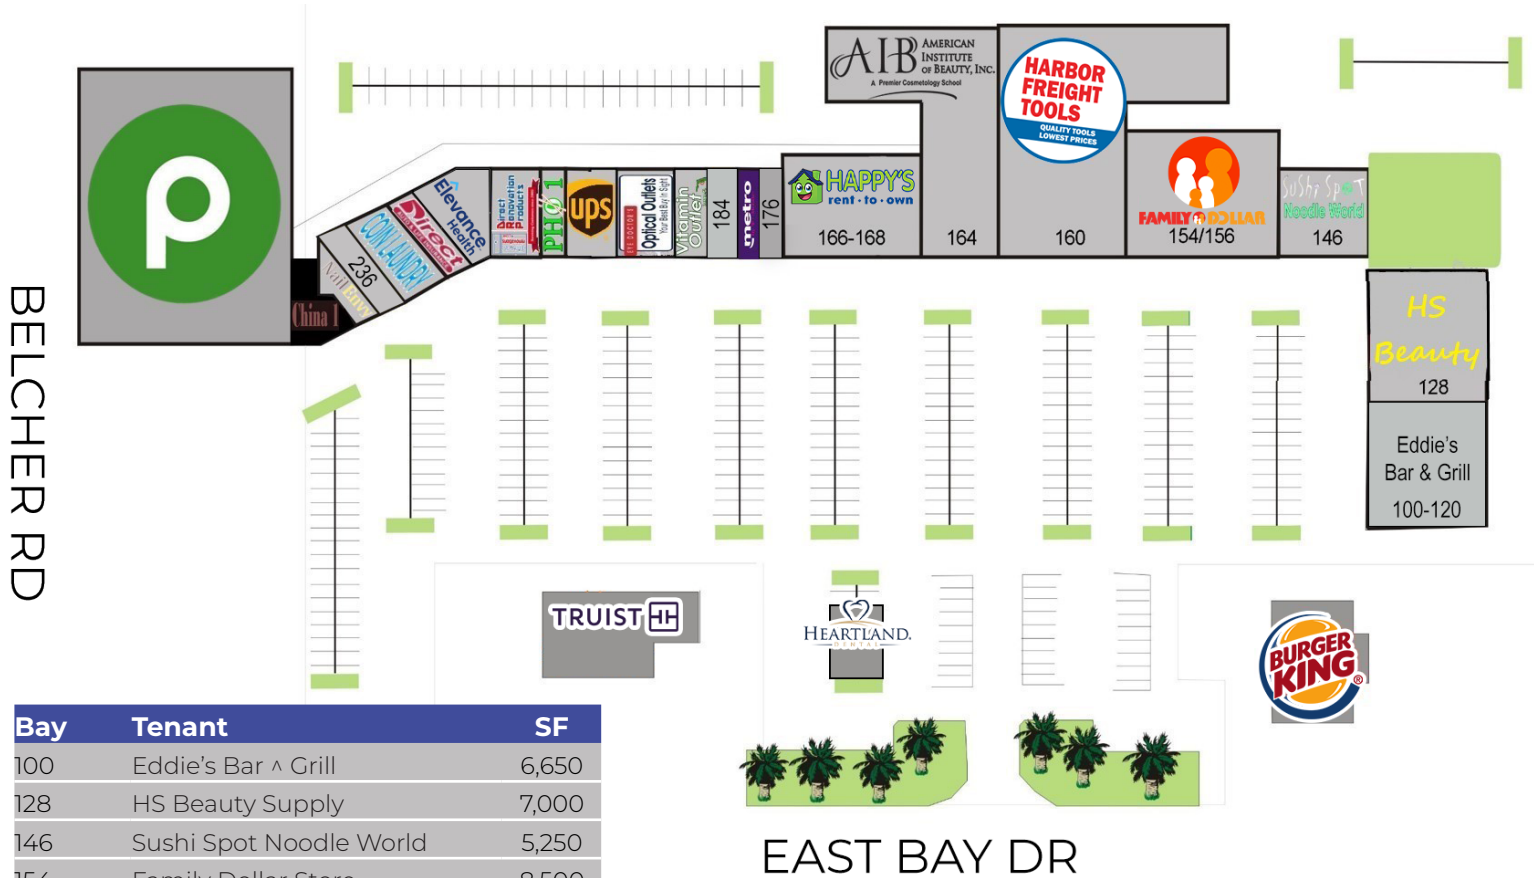

East Bay Plaza

3665 East Bay Drive | Largo, FL

PROPERTY HIGHLIGHTS

East Bay Plaza is a 85,426 square foot neighborhood retail center located in a densely populated trade-area in Largo, Florida. The City of Largo is a delightful community, complete with beautiful scenic parks, residential subdivisions and exciting activities for all ages. The property is located on East Bay Drive, a major artery of Largo with excellent visibility and access. The center is very active due to its location and tenant mix.

TAMMY SASSIN

813.928.4748

Tammy@IsramRealty.com

East Bay Plaza

3665 East Bay Drive | Largo, FL

SITE PLAN

Bay	Tenant	SF
100	Eddie's Bar ^ Grill	6,650
128	HS Beauty Supply	7,000
146	Sushi Spot Noodle World	5,250
154	Family Dollar Store	8,500
160	Harbor Freight Tools	15,120
164	American Institute of Beauty	13,680
166	Happy's Rent to Own	6,800
176	AJ Hair & Eyelashes	1,050
180	Metro by T-Mobile	1,050
184	Foot Spa	1,400
188	The Vitamin Outlet	1,050
192	Optical Outlet	2,450
200-204	The UPS Store	2,100
208	Pho 1 Vietnamese Restaurant	1,050
212	Integrated Home Interiors	2,100
220	Elevance Health	2,538
224	Direct General Insurance	1,050
228	Coin Laundry	2,450
236	Bay Grill	1,050
240	Nail Envy	1,036
244	China One	1,700
OPI	Heartland Dental	3,500

East Bay Plaza

3665 East Bay Drive | Largo, FL

CENTER PHOTOS

East Bay Plaza

3665 East Bay Drive | Largo, FL

MARKET AERIAL