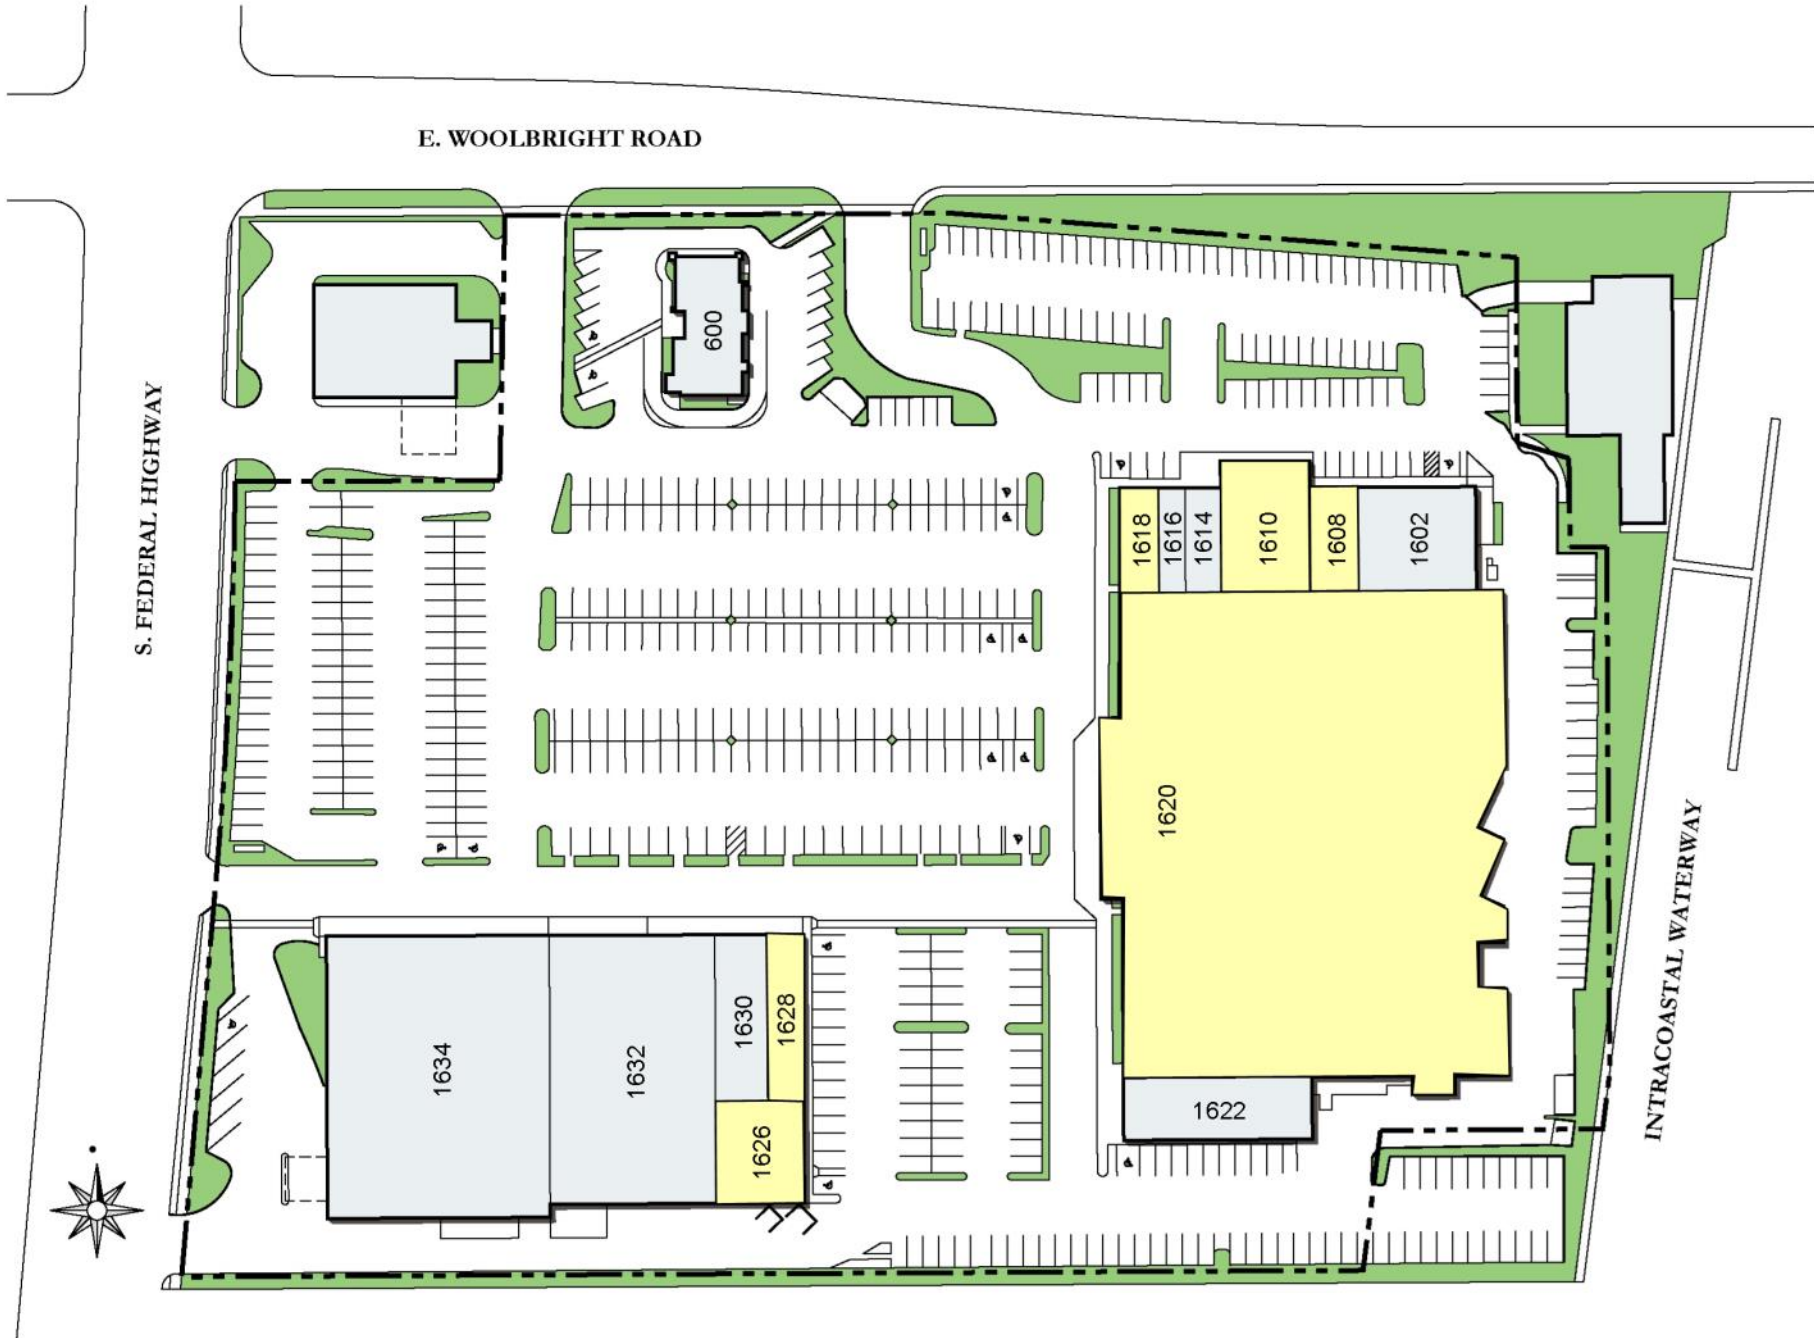

# Riverwalk Plaza

1602—1636 S. Federal Highway  
Boynton Beach, FL

Bay	Tenant	SF
1602	Josie's Pizza	3,414
1608	Vacant	1,460
1610	Vacant	3,000
1614	Sushi Simon, Inc.	1,074
1616	Vacant	500
1618	Vacant	1,700
1620	Vacant	59,960
1622	Bond & Smolders	3,727
1626	Vacant	2,377
1628	Vacant	2,051
1630	T & H Nail Salon, Inc.	2,468
1632	Jo-Ann Stores, Inc./Store 1452	14,938
1634	Walgreens Co. Store #0074	20,000
600-O.P	Wendy's #9250	1

Total Leasable Sq. Ft. 116,670

Total Available Sq. Ft. 71,048