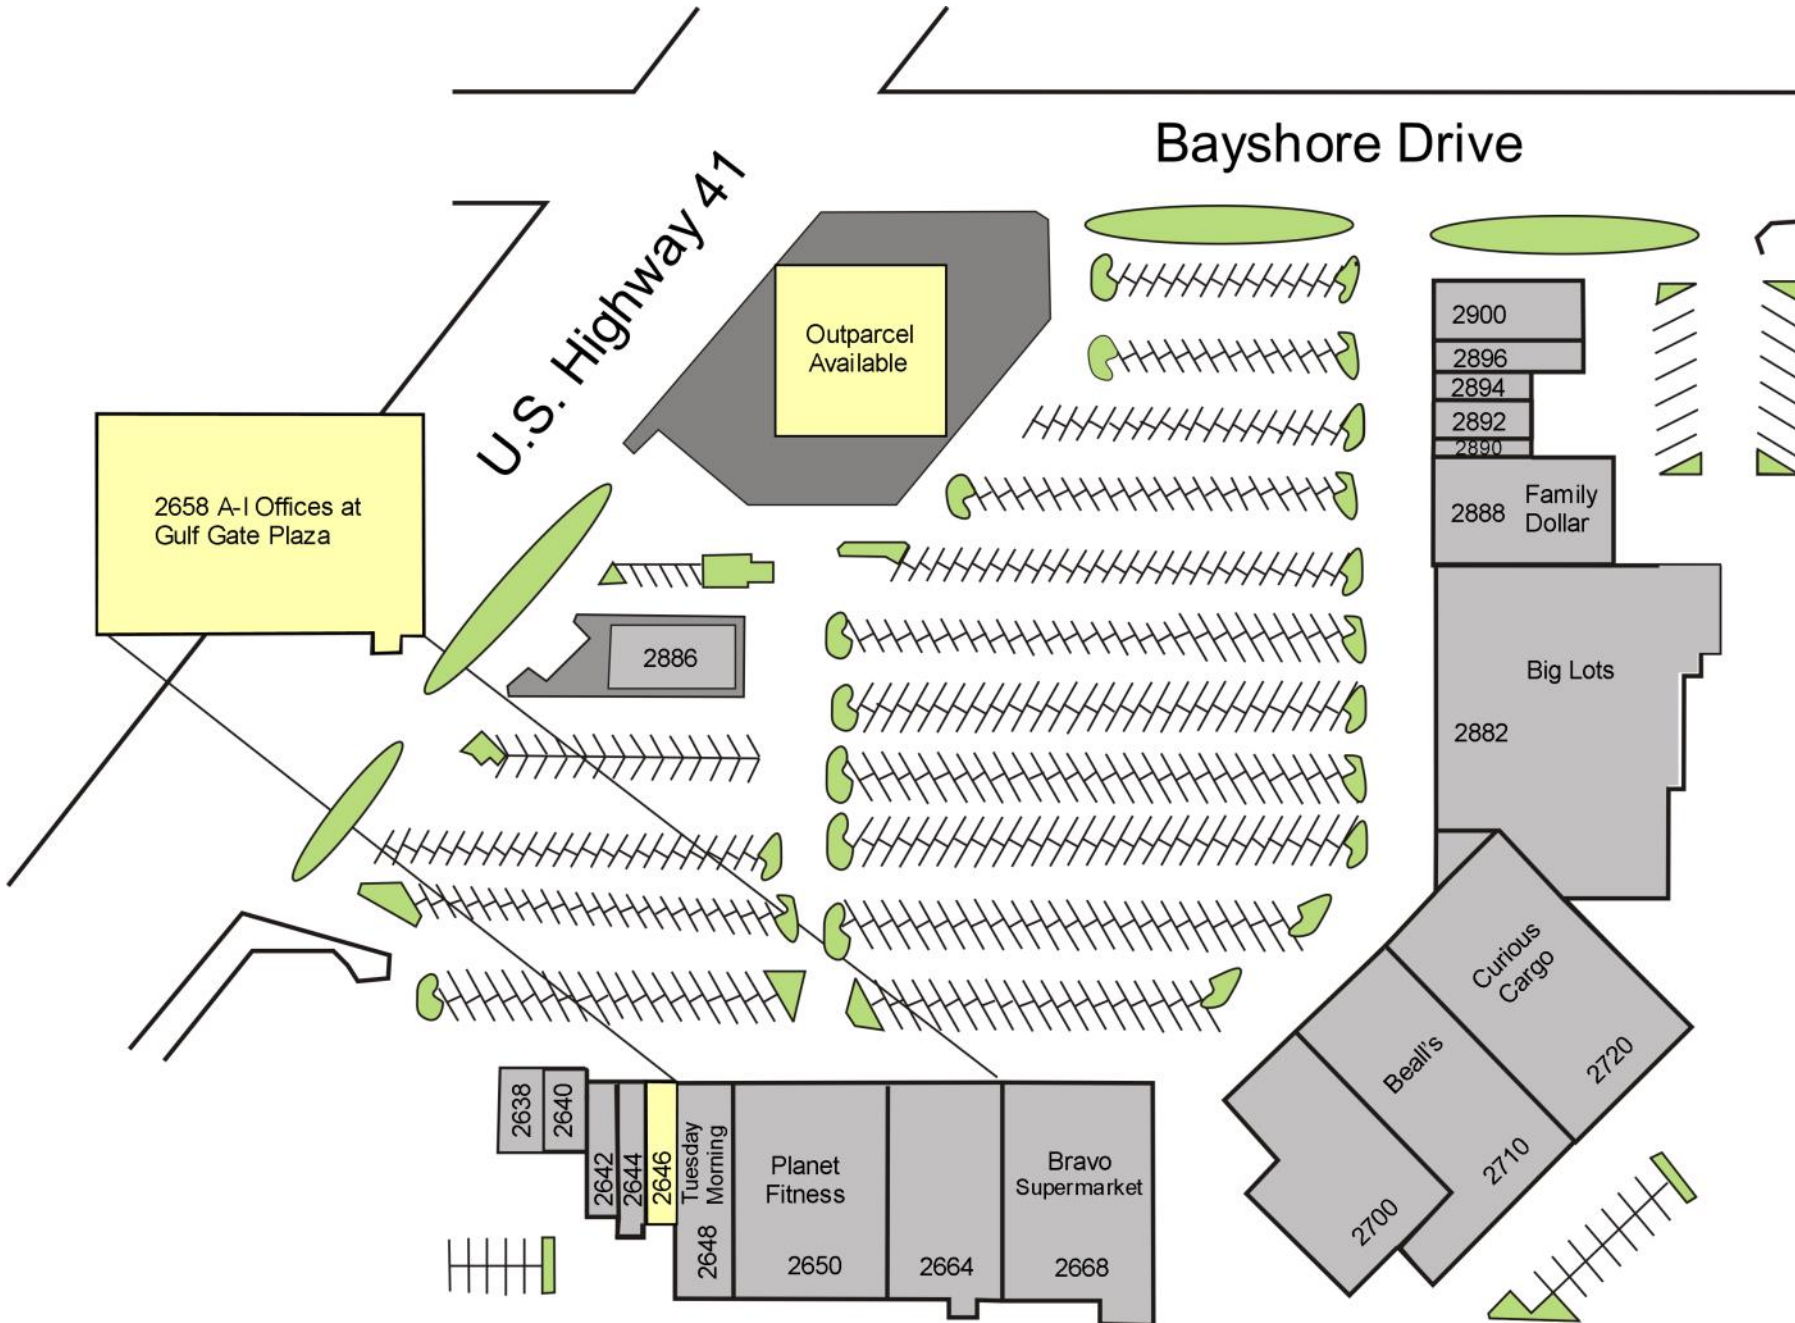

Gulf Gate Plaza

2638—2900 E. Tamiami Trail
Naples, FL

Bay	Tenant	SF
2638	Z Cleaners	1,800
2640	Gulf Gate Laundry	1,800
2642	Ace America's Cash Express	1,771
2644	Gins Beauty Supply	1,907
2646	Vacant	1,907
2648	Tuesday Morning	7,500
2650	Planet Fitness	12,892
2658-A	VACANT	875
2658-B	VACANT	1,560
2658-C	VACANT	2,600
2658-D	VACANT	4,415
2658-E	VACANT	7,725
2658-F	VACANT	4,298
2658-G	VACANT	935
2658-H	VACANT	4,150
2658-I	VACANT	13,825
2664	Beds N More	10,291
2668	Bravo Supermarket	15,138
2700	Naples Royal Buffet	12,500
2710	Beall's	17,500
2720	Curious Cargo	22,000
2750	Metro Nails	1,040
2882	Big Lots	36,277
2886	McDonald's	3,889
2888	Family Dollar	8,400
2890	Hair Salon	900
2892	Direct General Insurance	1,590
2894	Mi Casa Es Tu Casa	1,300
2896	Alliance Beauty Supply	2,600
2900	Caracol Latino	3,400
OP1	VACANT	0

Total Leasable Sq. Ft. 206,785

Total Available Sq. Ft. 42,290