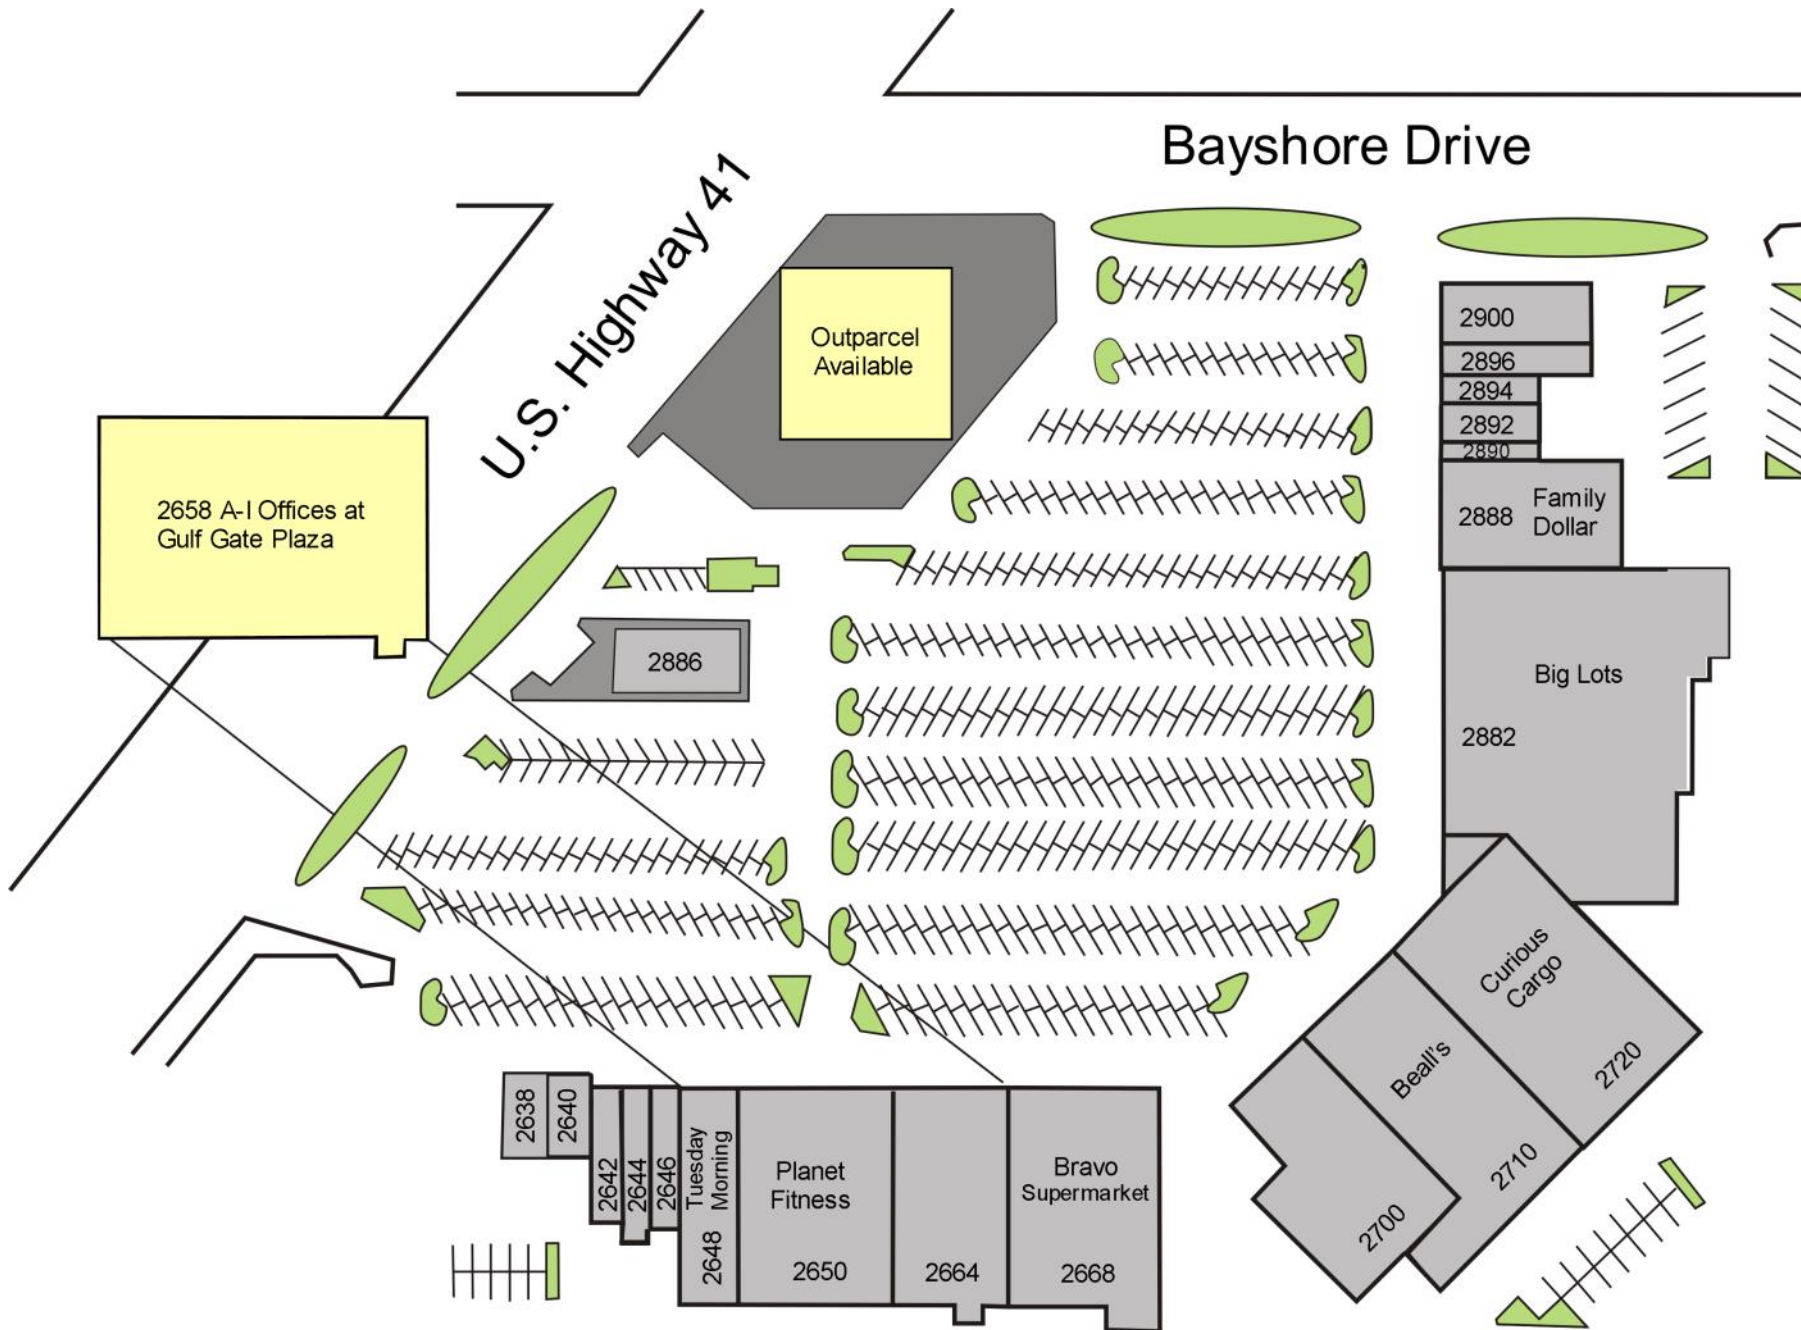

# Gulf Gate Plaza

2638—2900 E. Tamiami Trail  
Naples, FL

Bay	Tenant	SF
2638	Z Cleaners	1,800
2640	Gulf Gate Laundry	1,800
2642	Ace America's Cash Express	1,771
2644	Gins Beauty Supply	1,907
2646	Cricket Wireless	1,907
2648	Tuesday Morning	7,500
2650	Planet Fitness	12,892
2658-A	VACANT	875
2658-B	VACANT	1,560
2658-C	VACANT	2,600
2658-D	VACANT	4,415
2658-E	VACANT	7,725
2658-F	VACANT	4,298
2658-G	VACANT	935
2658-H	VACANT	4,150
2658-I	VACANT	13,825
2664	Beds N More	10,291
2668	Bravo Supermarket	15,138
2700	Naples Royal Buffet	12,500
2710	Beall's	17,500
2720	Curious Cargo	22,000
2750	Metro Nails	1,040
2882	Big Lots	36,277
2886	McDonald's	3,889
2888	Family Dollar	8,400
2890	Hair Salon	900
2892	Direct General Insurance	1,590
2894	Mi Casa Es Tu Casa	1,300
2896	Alliance Beauty Supply	2,600
2900	Caracol Latino	3,400
OP1	VACANT	0

Total Leasable Sq. Ft. 206,785

Total Available Sq. Ft. 40,383